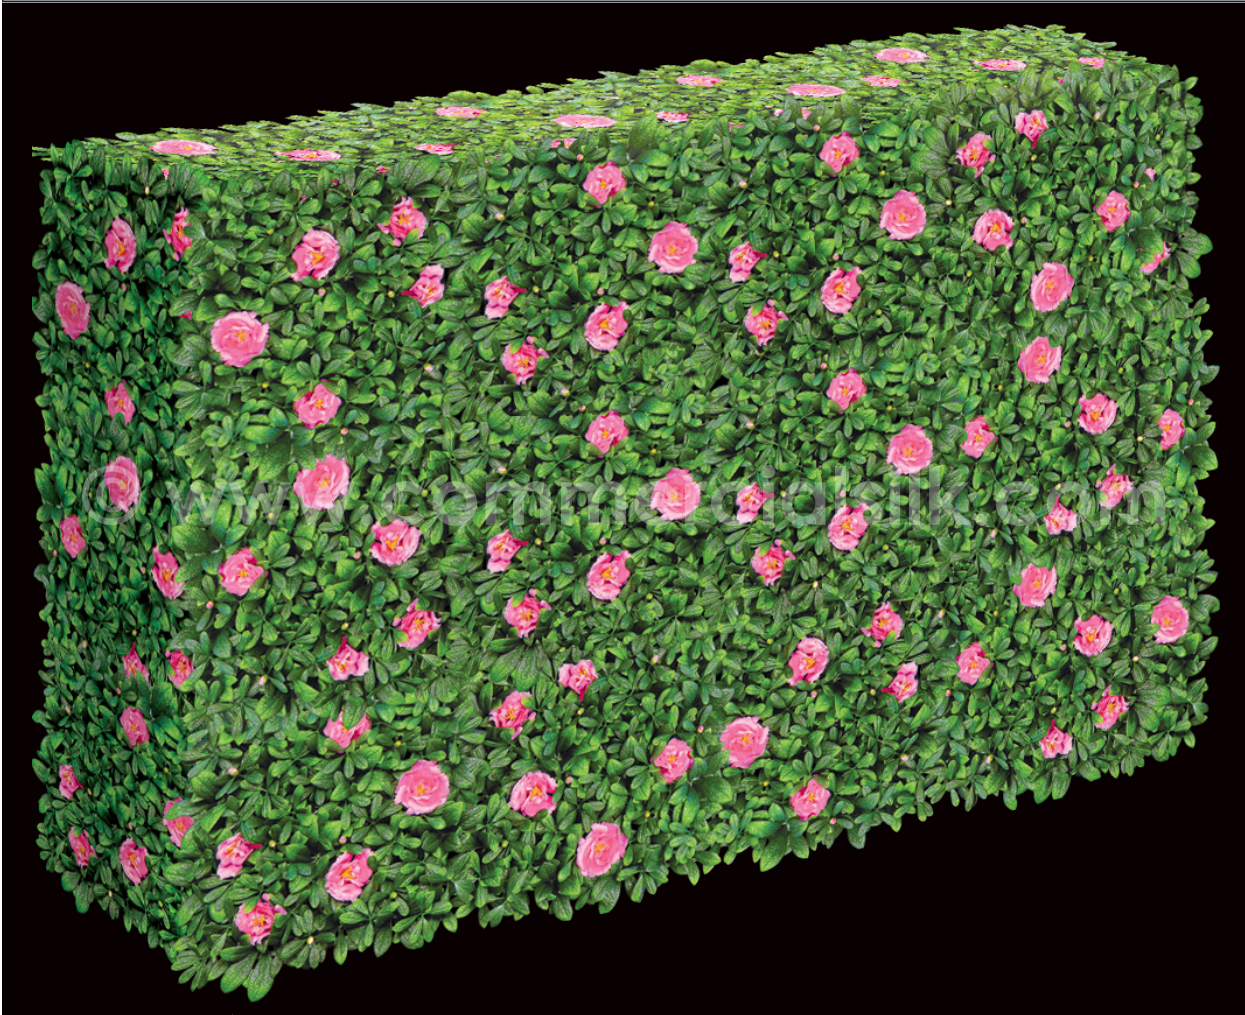

# AZALEA HEDGE TOPIARY (PINK) (EXTERIOR)

### SPECIFICATIONS

<b>DESCRIPTION</b>	FLOWERING. PLYWOOD FRAME.
<b>SIZE(S) SHOWN</b>	36"H x 15"W x 51"L
<b>ITEM ID(S) SHOWN</b>	AZAH36+
<b>ADDITIONAL SIZES</b>	VARIES
<b>FOLIAGE</b>	<b>UV AVAILABLE</b> Commercial Silk International's UV (Ultraviolet) artificial foliage is created through a process by which ultraviolet blocking chemicals are impregnated into the materials during the manufacturing process. These chemicals are blended with the fabric as well as the plastic or PVC parts. Our outdoor foliages have been tested for colorfastness according to ASTM G155-05, and after one year of UV exposure equivalent to Miami, Florida, our product had NO COLOR LOSS visible by sight.
	Plastic Leaves
	Available in Beauty or Pink Colors
<b>CAD and 3-PART SPEC FILES</b>	Request downloadable CAD and 3-Part Specifications for inclusion in your plans. Includes drawings in elevation and plan view as well as plant details.