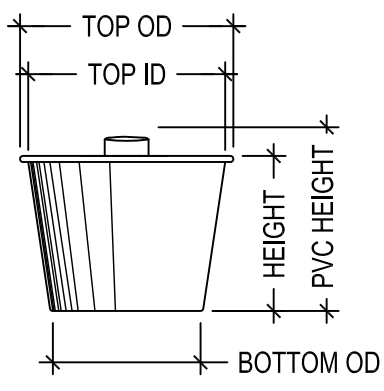

Commercial Silk Int'l

A division of Plantscape Inc.
 800-241-2718 952-934-7666 fax 952-934-3807
 6300 Bury Drive, Minneapolis, MN 55346 USA
 www.commercialsilk.com

PLAN

STANDARD BASE UNIT

TREE									
ITEM ID	HEIGHT:	WIDTH:	STEM TYPE:	FOLIAGE HEIGHT:	STANDARD BASE UNIT				
					TOP OD:	TOP ID:	BOTTOM OD:	HEIGHT:	PVC HEIGHT:
PRC1X0	10'	28"	SINGLE	14"	14 1/4"	13 3/8"	13 1/2"	12"	14"
PRC1X2	12'	32"	SINGLE	14"	14 1/4"	13 3/8"	13 1/2"	12"	14"
PRC1X4	14'	36"	SINGLE	17"	16 1/2"	15 1/4"	13 1/2"	14 1/4"	17"
PRC1X6	16'	36"	SINGLE	17"	16 1/2"	15 1/4"	13 1/2"	14 1/4"	17"
PRC1X8	18'	42"	SINGLE	19"	22 1/4"	20"	17"	17 1/2"	19"