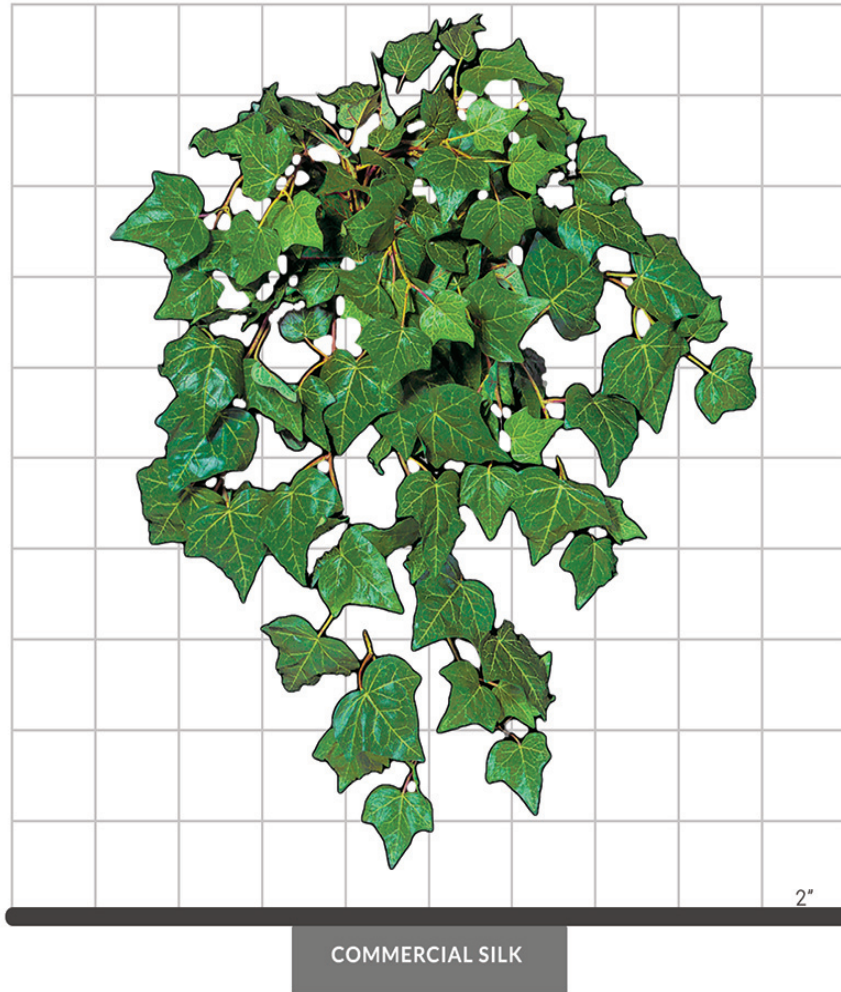

PRODUCT DATA SHEET

ALGERIAN IVY FOLIAGE

SPECIFICATIONS

Dimensions	Also available in additional sizes; 30", 48"
Foliage	Foliage: Polyester Botanically accurate, premium foliage with vibrant color and detail 144 leaves
Resistance	 Fire-retardant ThermaLeaf® materials available.