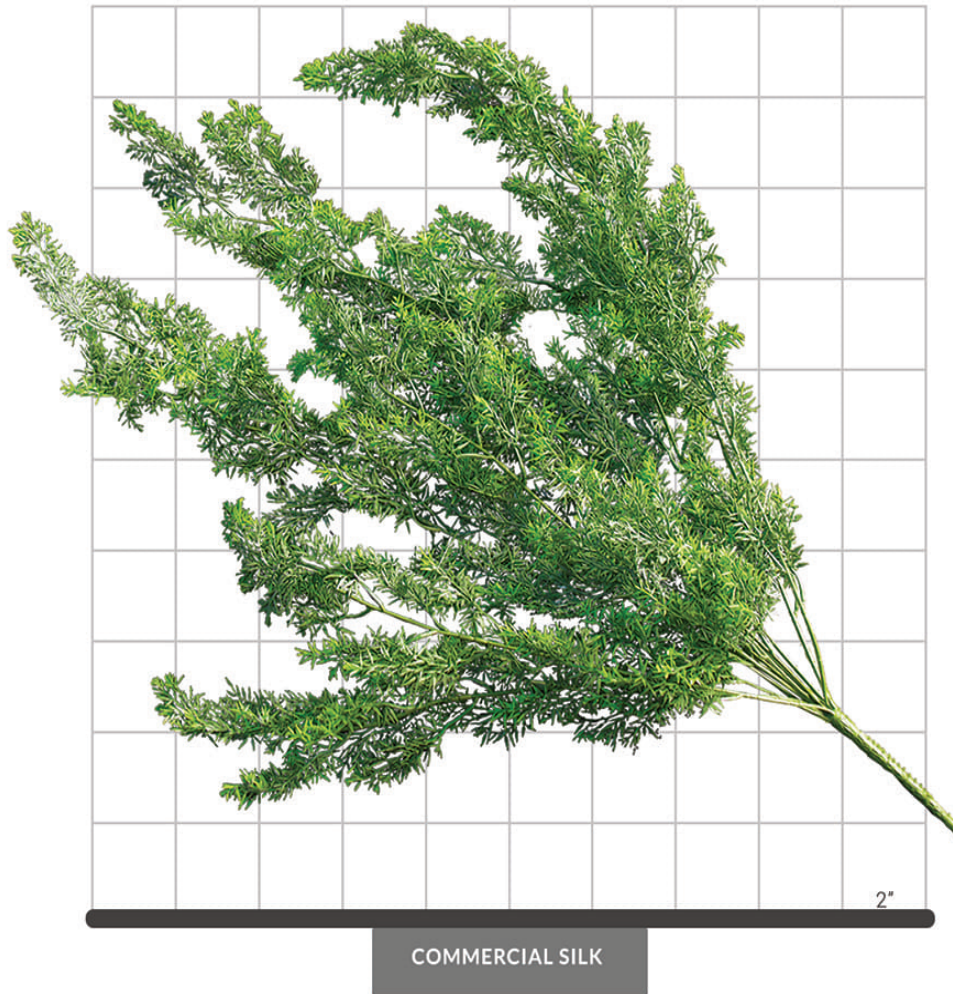

## ASPARAGUS FERN FOLIAGE (SAGE) (EXTERIOR)

### SPECIFICATIONS

Dimensions	Size 33"
Foliage	Foliage: Plastic Premium outdoor foliage perfectly replicates natural beauty and vibrancy of real leaves
Resistance	 Weather-resistant PermaLeaf® materials available.