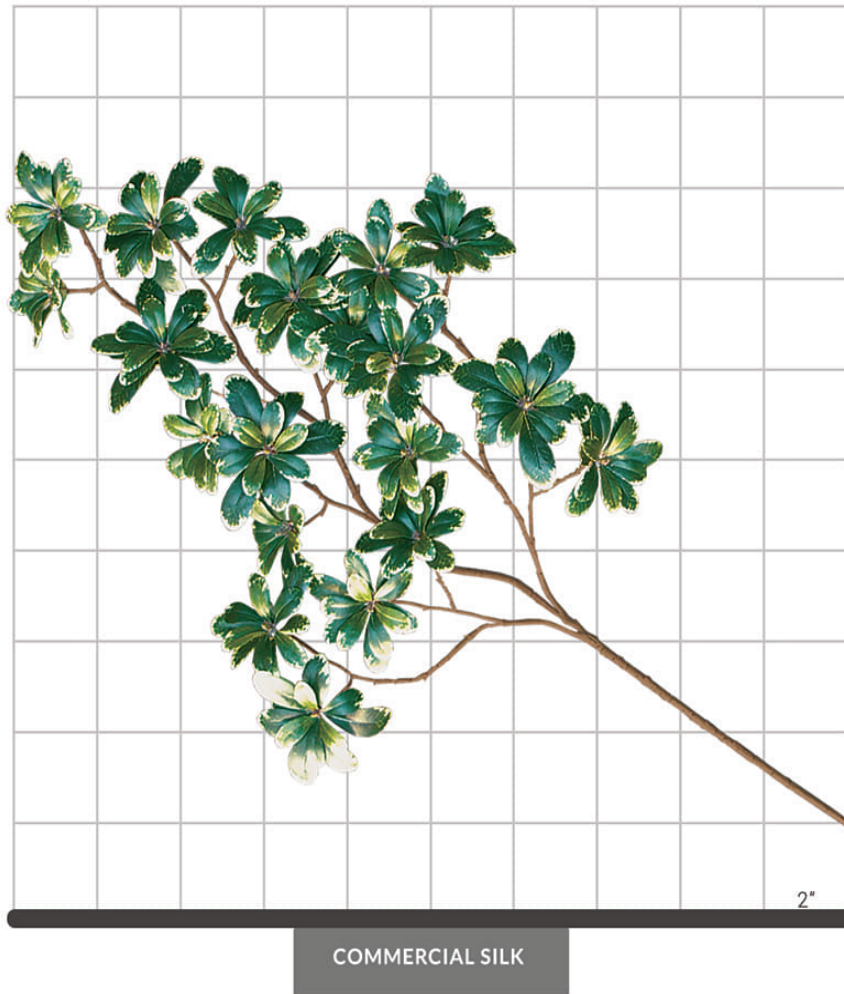

PRODUCT DATA SHEET

AUSTRALIAN LAUREL FOLIAGE (VARIEGATED)

SPECIFICATIONS

Dimensions	Size 26"
Foliage	Foliage: Polyester Botanically accurate, premium foliage with vibrant color and detail 252 leaves
Resistance	 Fire-retardant ThermaLeaf® materials available.