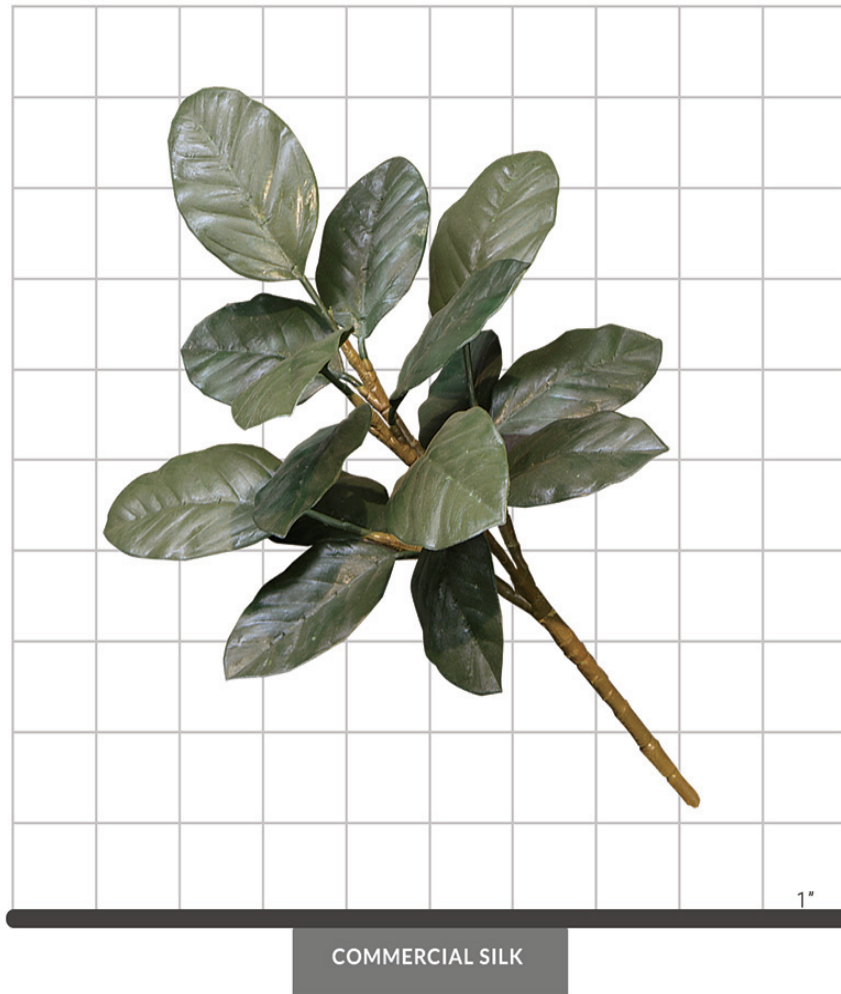

PRODUCT DATA SHEET

BANYAN BUSH FOLIAGE (EXTERIOR)

SPECIFICATIONS

Dimensions	Size 20"
Foliage	Foliage: Plastic Premium outdoor foliage perfectly replicates natural beauty and vibrancy of real leaves 15 leaves
Resistance	 Weather-resistant PermaLeaf® materials available.