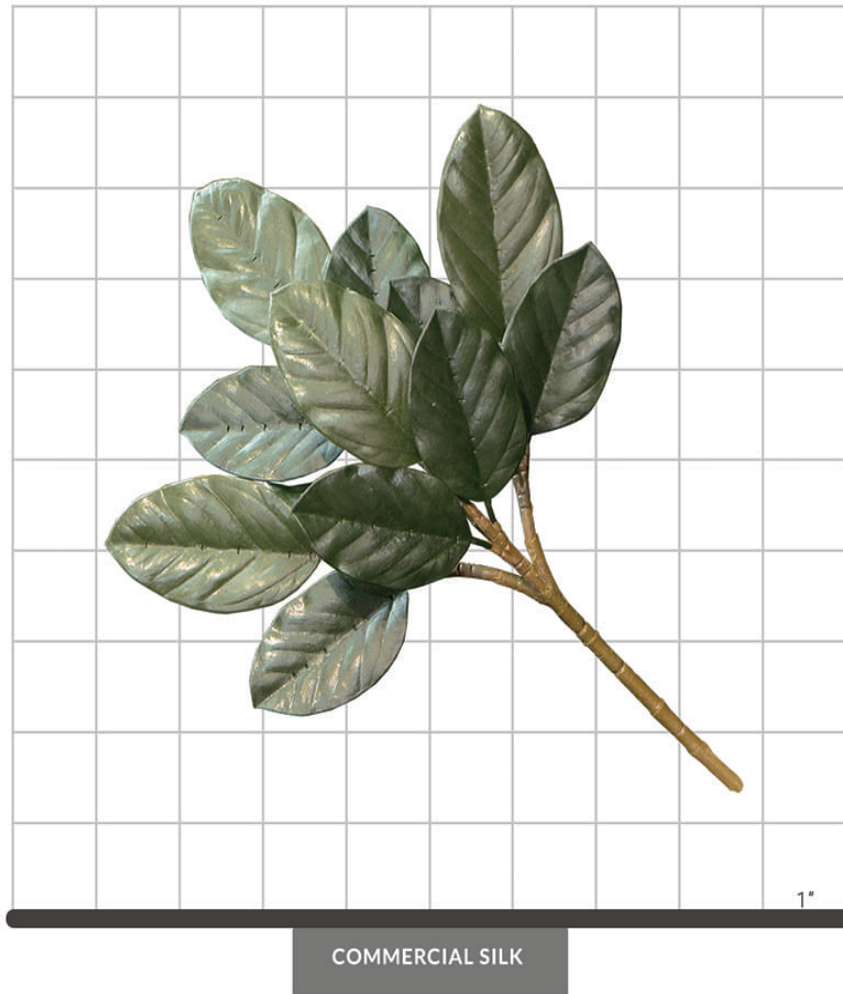

PRODUCT DATA SHEET

BANYAN FOLIAGE (EXTERIOR)

SPECIFICATIONS

Dimensions	Size 20"
Foliage	Foliage: Plastic Premium outdoor foliage perfectly replicates natural beauty and vibrancy of real leaves 12 leaves
Resistance	 Weather-resistant PermaLeaf® materials available.