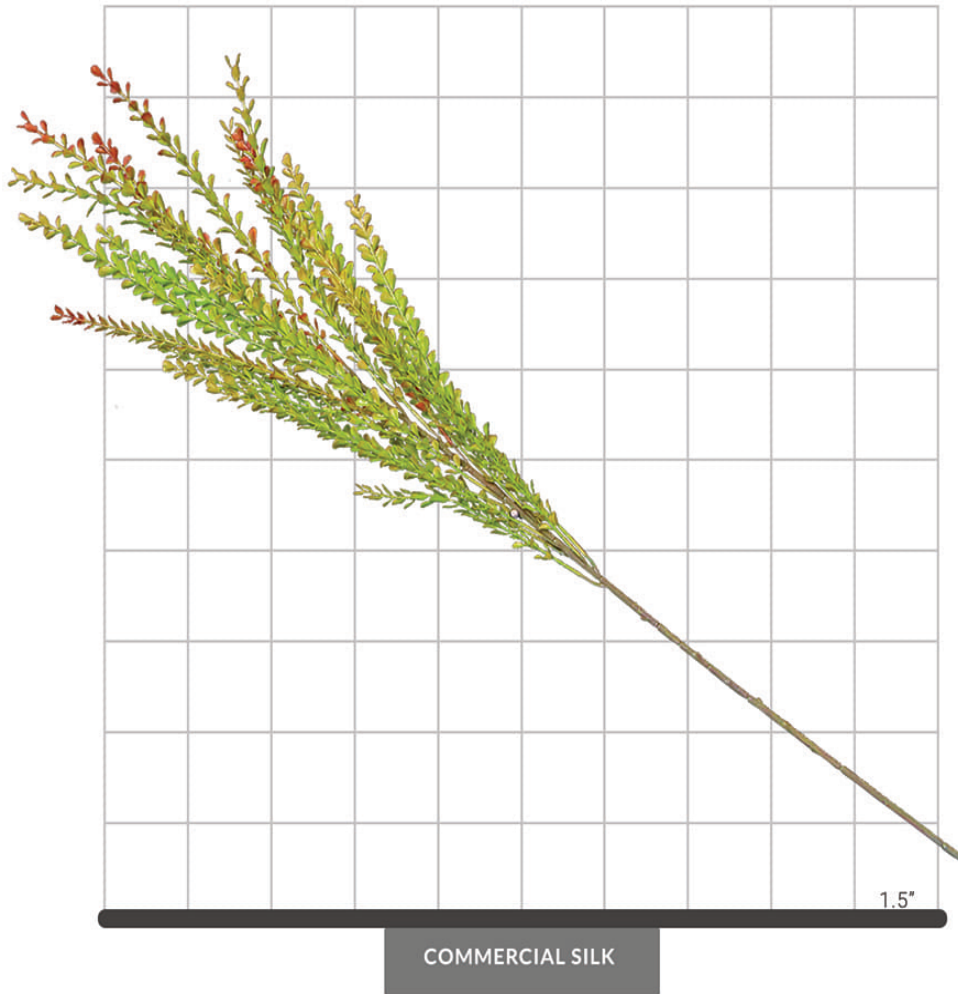

## BARBERRY FOLIAGE (LIGHT GREEN) (EXTERIOR)

### SPECIFICATIONS

Dimensions	Also available in additional sizes; 23", 36"
Foliage	Foliage: Plastic Premium outdoor foliage perfectly replicates natural beauty and vibrancy of real leaves
Resistance	 Weather-resistant PermaLeaf® materials available.