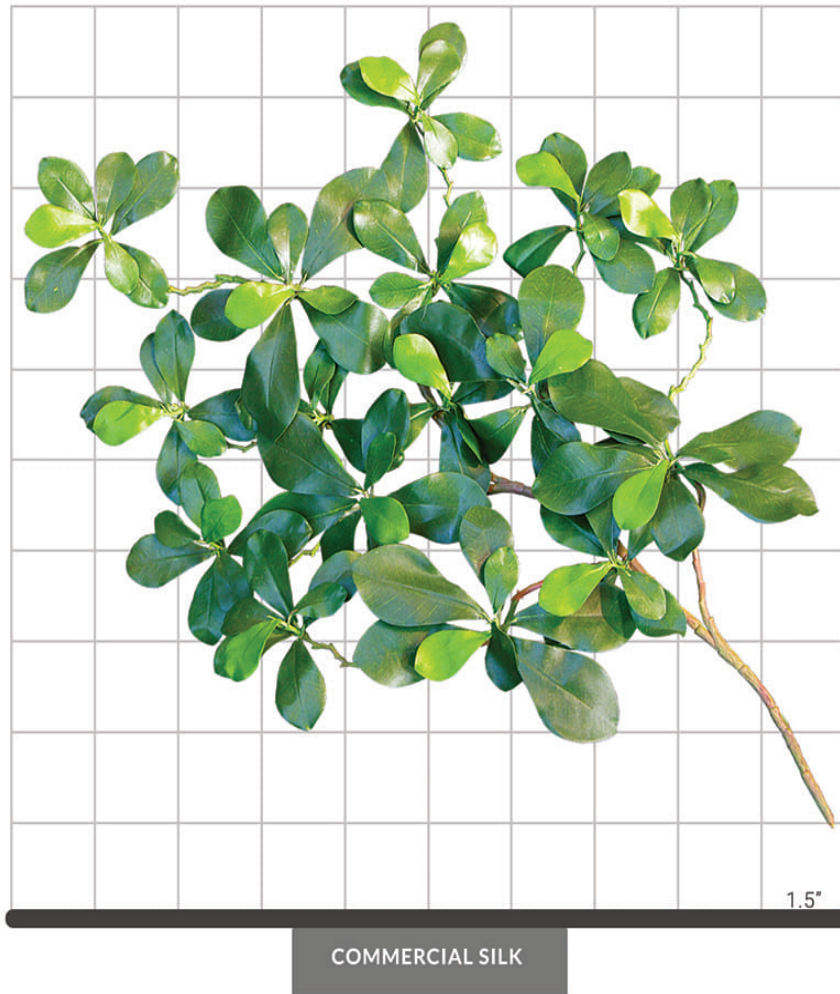

PRODUCT DATA SHEET

BLACK OLIVE FOLIAGE

SPECIFICATIONS

Dimensions	Also available in additional sizes; 26", 32"
Foliage	Foliage: Polyester Botanically accurate, premium foliage with vibrant color and detail 117 leaves
Resistance	 Fire-retardant ThermaLeaf® materials available.