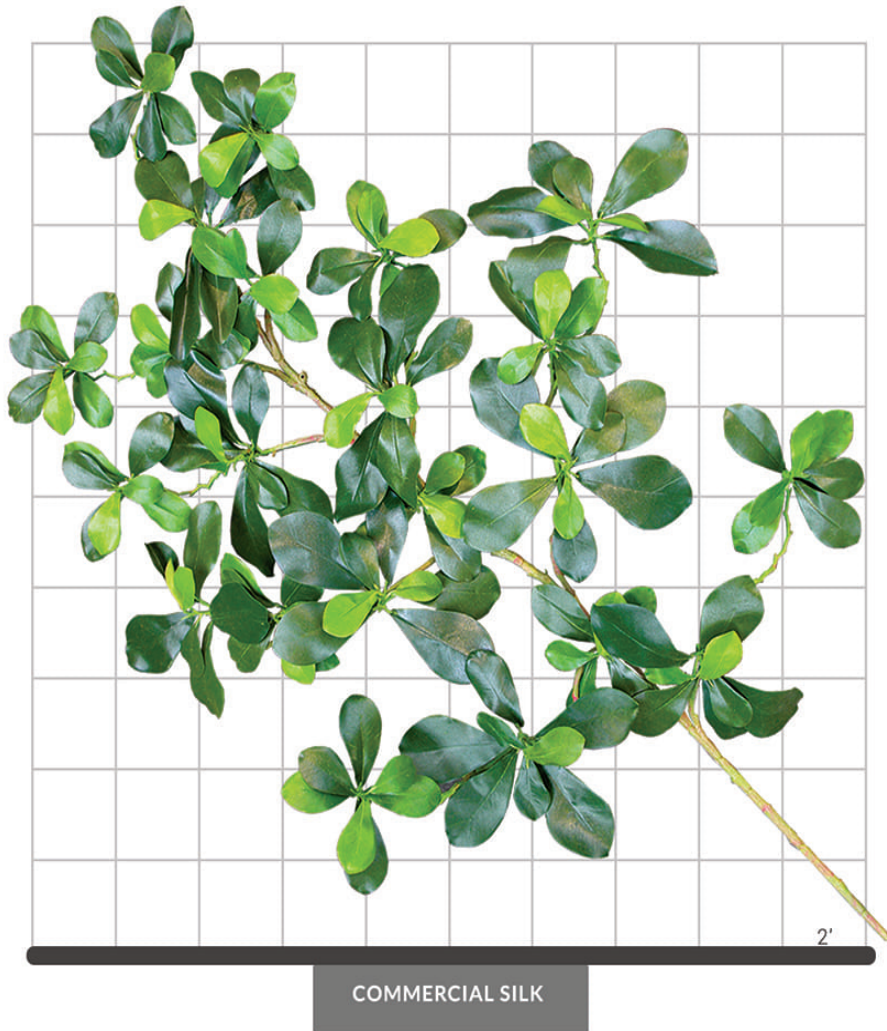

PRODUCT DATA SHEET

BLACK OLIVE FOLIAGE

SPECIFICATIONS

Dimensions	Also available in additional sizes; 26", 32"
Foliage	Foliage: Polyester Botanically accurate, premium foliage with vibrant color and detail 170 leaves
Resistance	 Fire-retardant ThermaLeaf® materials available.