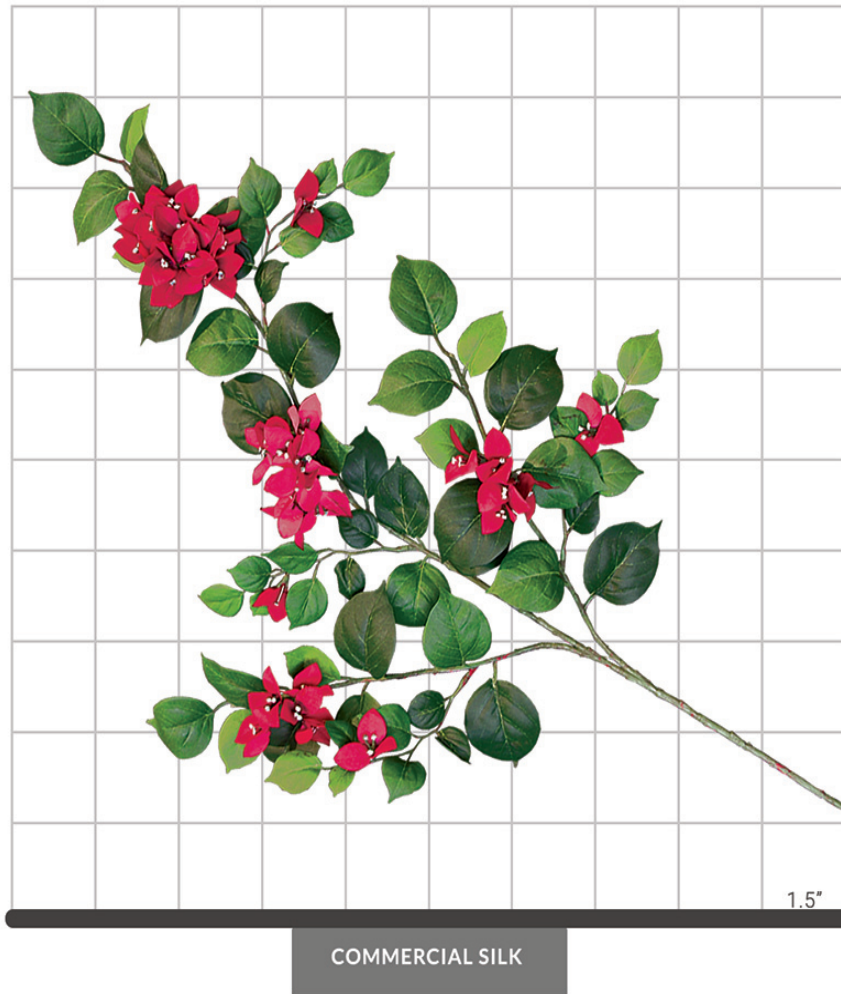

PRODUCT DATA SHEET

BOUGAINVILLEA FOLIAGE (HOT PINK)

SPECIFICATIONS

Dimensions	Size 31"
Foliage	Foliage: Polyester Botanically accurate, premium foliage with vibrant color and detail 62 leaves, 39 flowers
Resistance	 Fire-retardant ThermaLeaf® materials available.