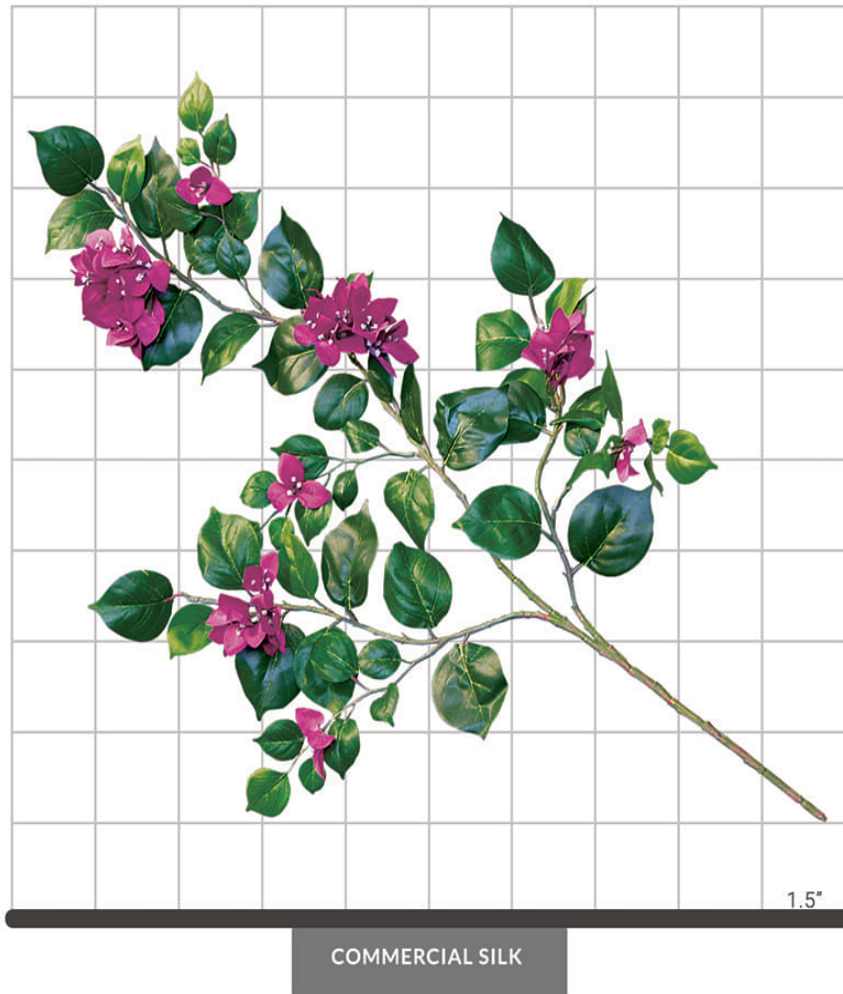

## BOUGAINVILLEA FOLIAGE (ORCHID)

### SPECIFICATIONS

Dimensions	Size 31"
Foliage	Foliage: Polyester Botanically accurate, premium foliage with vibrant color and detail 62 leaves, 39 flowers
Resistance	 Fire-retardant ThermaLeaf® materials available.