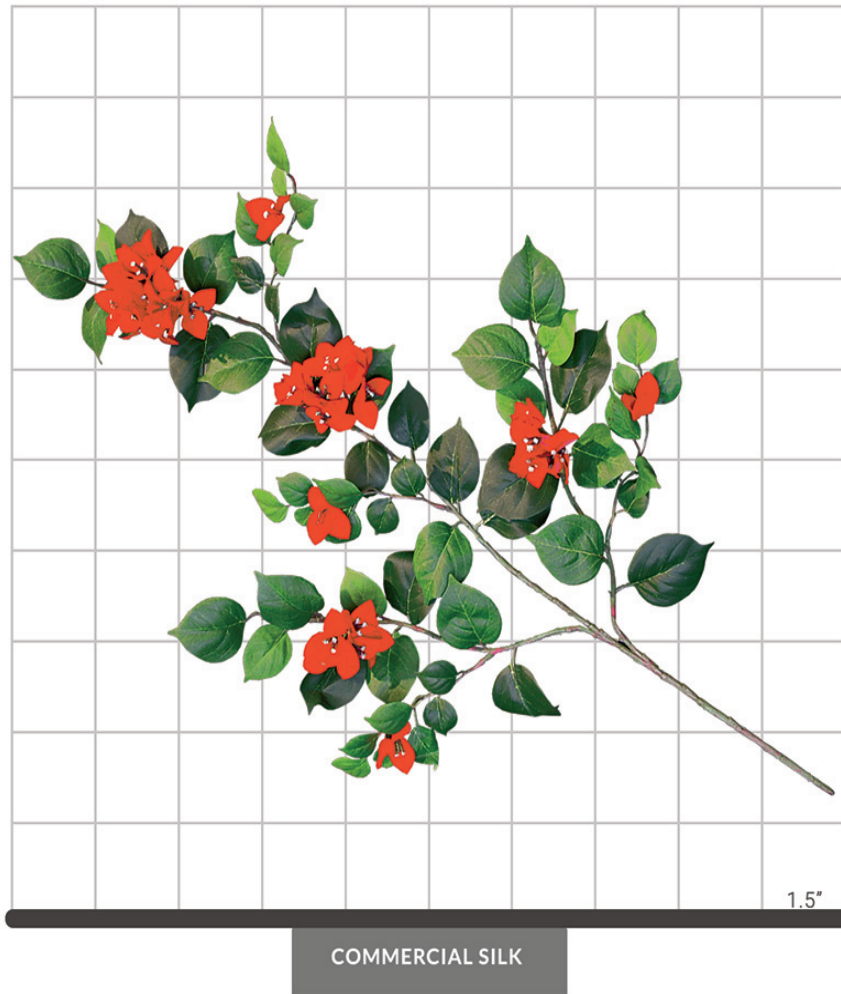

PRODUCT DATA SHEET

BOUGAINVILLEA FOLIAGE (TANGERINE)

SPECIFICATIONS

Dimensions	Size 31"
Foliage	Foliage: Polyester Botanically accurate, premium foliage with vibrant color and detail 62 leaves, 39 flowers
Resistance	 Fire-retardant ThermaLeaf® materials available.