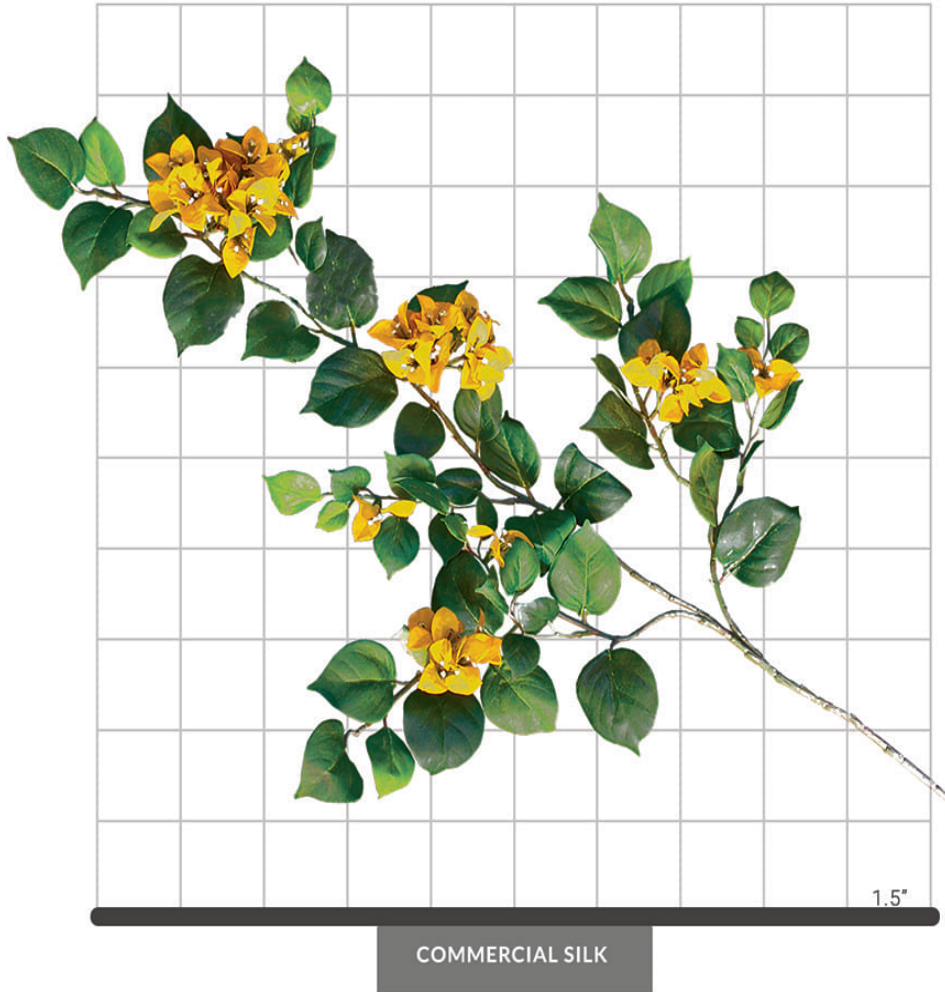

PRODUCT DATA SHEET

BOUGAINVILLEA FOLIAGE (YELLOW)

SPECIFICATIONS

Dimensions	Size 31"
Foliage	Foliage: Polyester Botanically accurate, premium foliage with vibrant color and detail 62 leaves, 39 flowers
Resistance	 Fire-retardant ThermaLeaf® materials available.