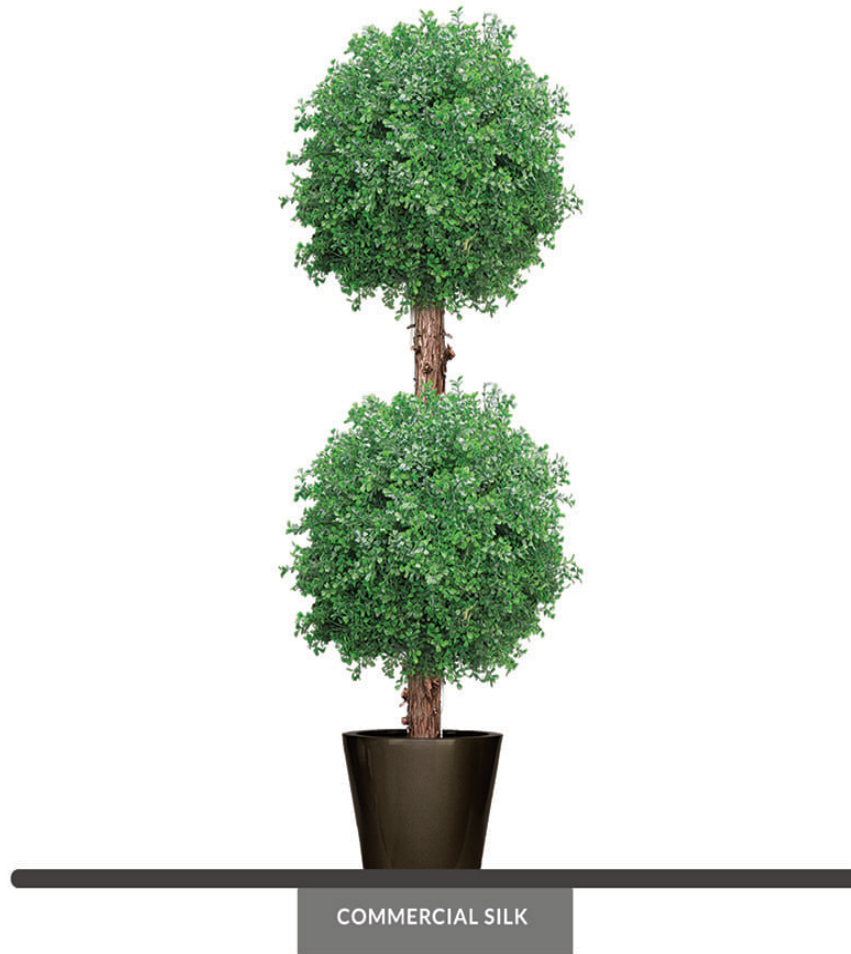

PRODUCT DATA SHEET

BOXWOOD BALL TOPIARY (EXTERIOR)

SPECIFICATIONS

Dimensions	Starting dimensions range from 2'-12' (custom dimensions available)
Base	Plastic grow pot base (custom bases available)
Trunk	Trunk: Wood Hand-selected natural wood trunk delivers unprecedented authenticity Artisan-detailed bark provides convincing natural beauty
Foliage	Foliage: Plastic Botanically accurate, premium foliage with vibrant color and detail
Resistance	 Weather-resistant PermaLeaf® materials available.