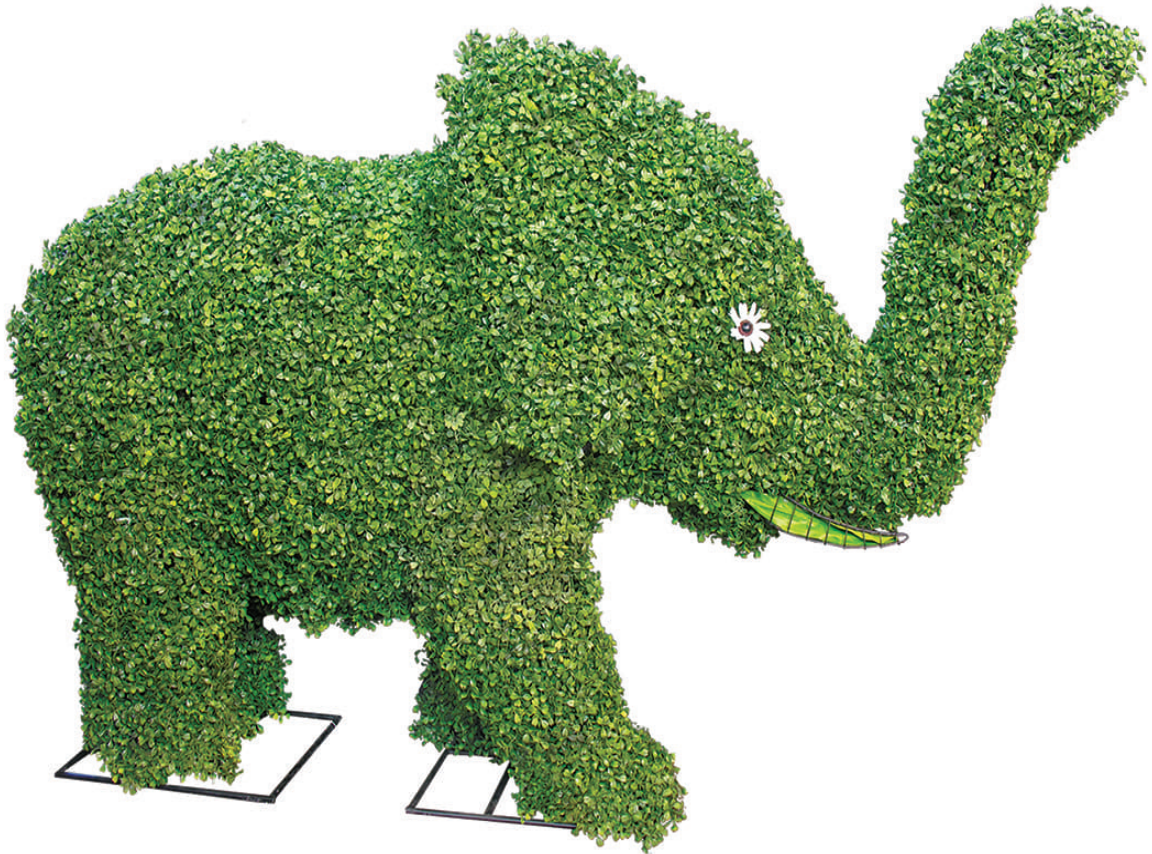

PRODUCT DATA SHEET

BOXWOOD ELEPHANT TOPIARY

COMMERCIAL SILK

SPECIFICATIONS

Dimensions	Starting dimensions range from 4'-8' (custom dimensions available)
Foliage	Foliage: Plastic Dense, lush foliage provides complete visual privacy
Resistance	 Fire-retardant ThermaLeaf® materials available.