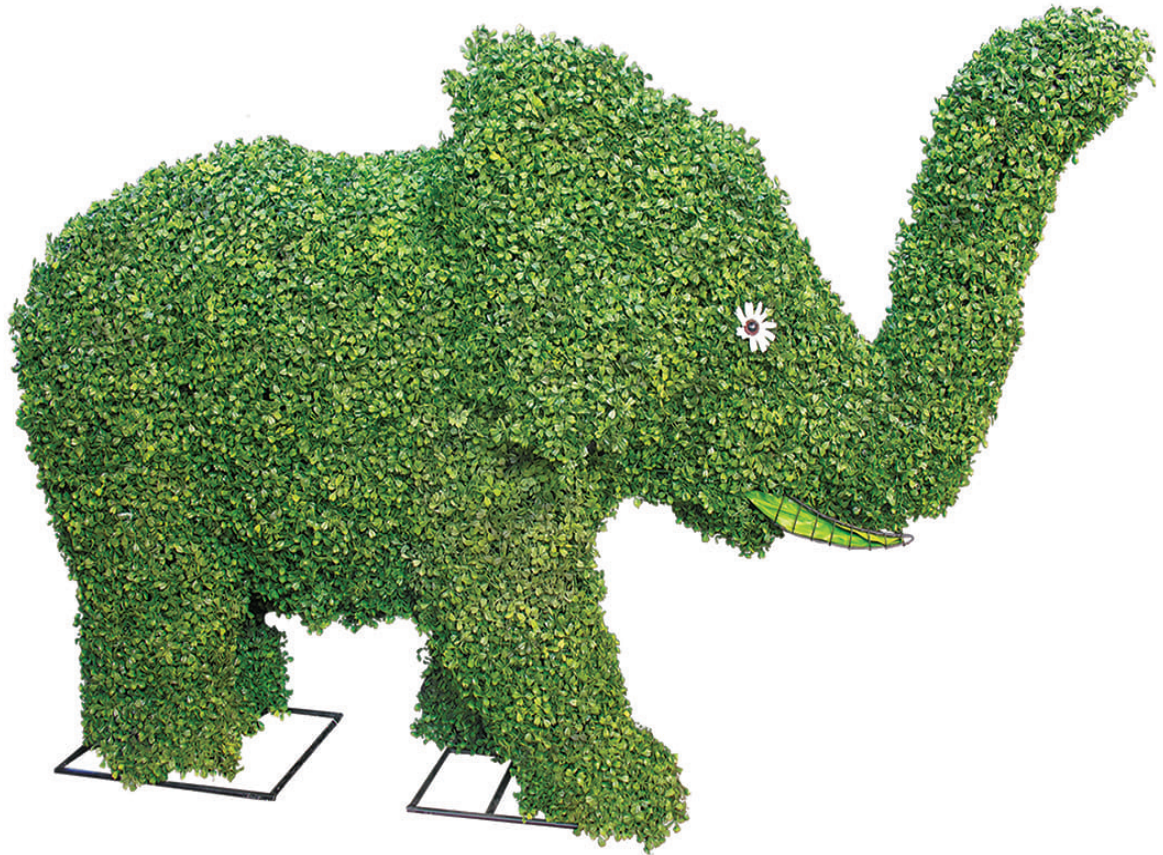

## BOXWOOD ELEPHANT TOPIARY (EXTERIOR)

COMMERCIAL SILK

### SPECIFICATIONS

Dimensions	Starting dimensions range from 4'-8' (custom dimensions available)
Foliage	Foliage: Plastic Dense, lush foliage provides complete visual privacy
Resistance	 Weather-resistant PermaLeaf® materials available.