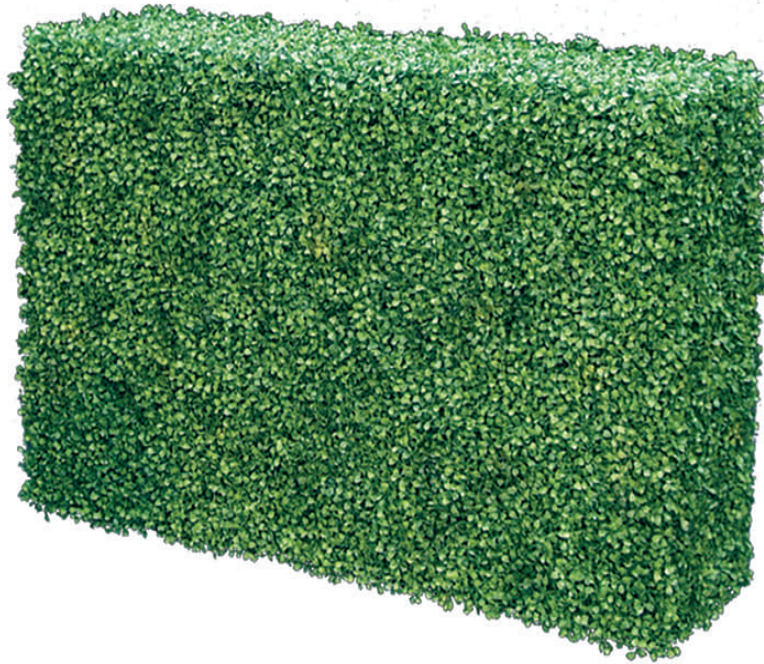

PRODUCT DATA SHEET

BOXWOOD HEDGE TRIMMED TOPIARY (EXTERIOR)

COMMERCIAL SILK

SPECIFICATIONS

Dimensions	Starting dimensions range from 12"-96" (custom dimensions available)
Foliage	Foliage: Plastic Dense, lush foliage provides complete visual privacy
Resistance	 Weather-resistant PermaLeaf® materials available.