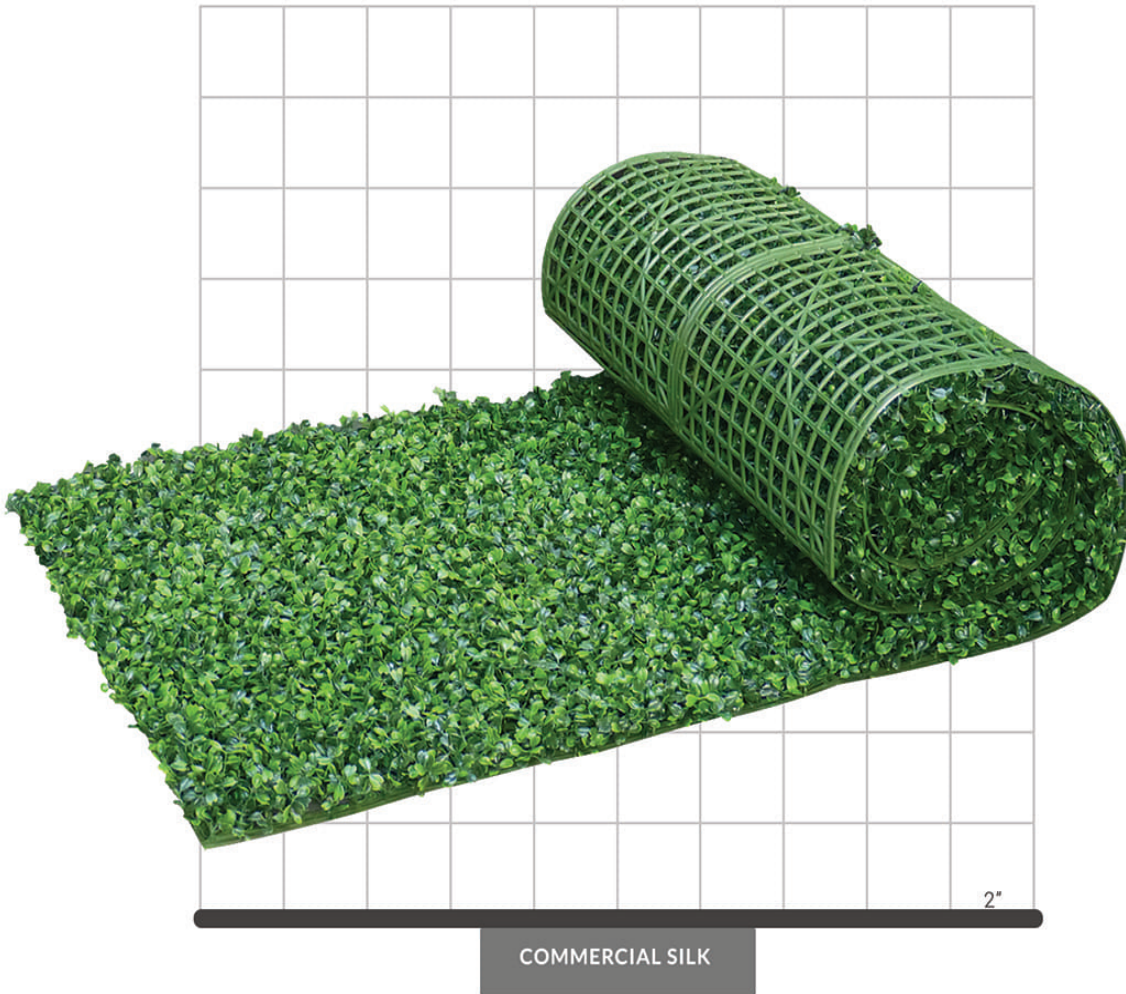

PRODUCT DATA SHEET

BOXWOOD MAT ROLL (EXTERIOR)

SPECIFICATIONS

Dimensions	Also available in additional sizes; 2', 3', 4' widths
Foliage	Foliage: Plastic Premium outdoor foliage perfectly replicates natural beauty and vibrancy of real leaves
Resistance	 Weather-resistant PermaLeaf® materials available.