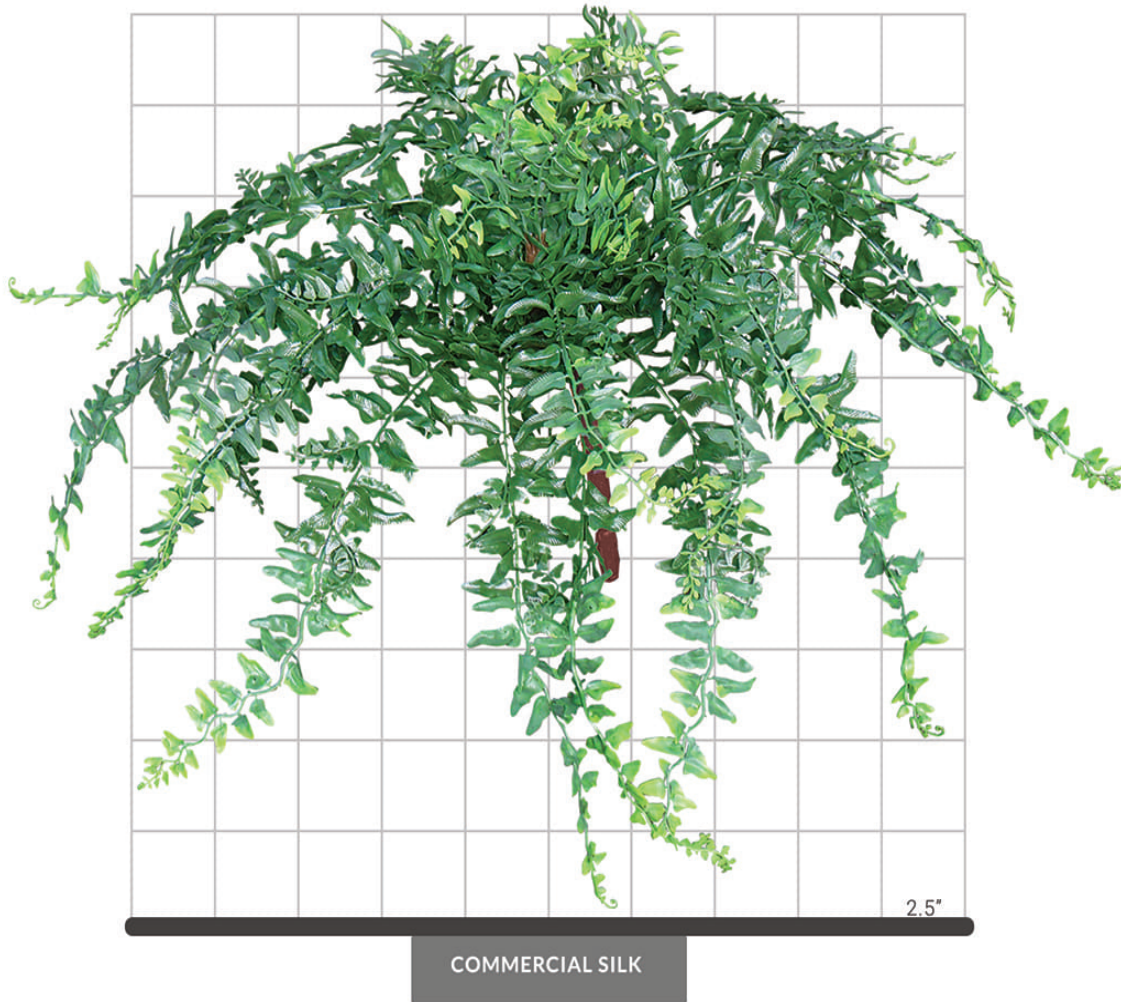

PRODUCT DATA SHEET

BUCKLER FERN FOLIAGE (EXTERIOR)

SPECIFICATIONS

Dimensions	Size 20"
Foliage	Foliage: Plastic Premium outdoor foliage perfectly replicates natural beauty and vibrancy of real leaves
Resistance	 Weather-resistant PermaLeaf® materials available.