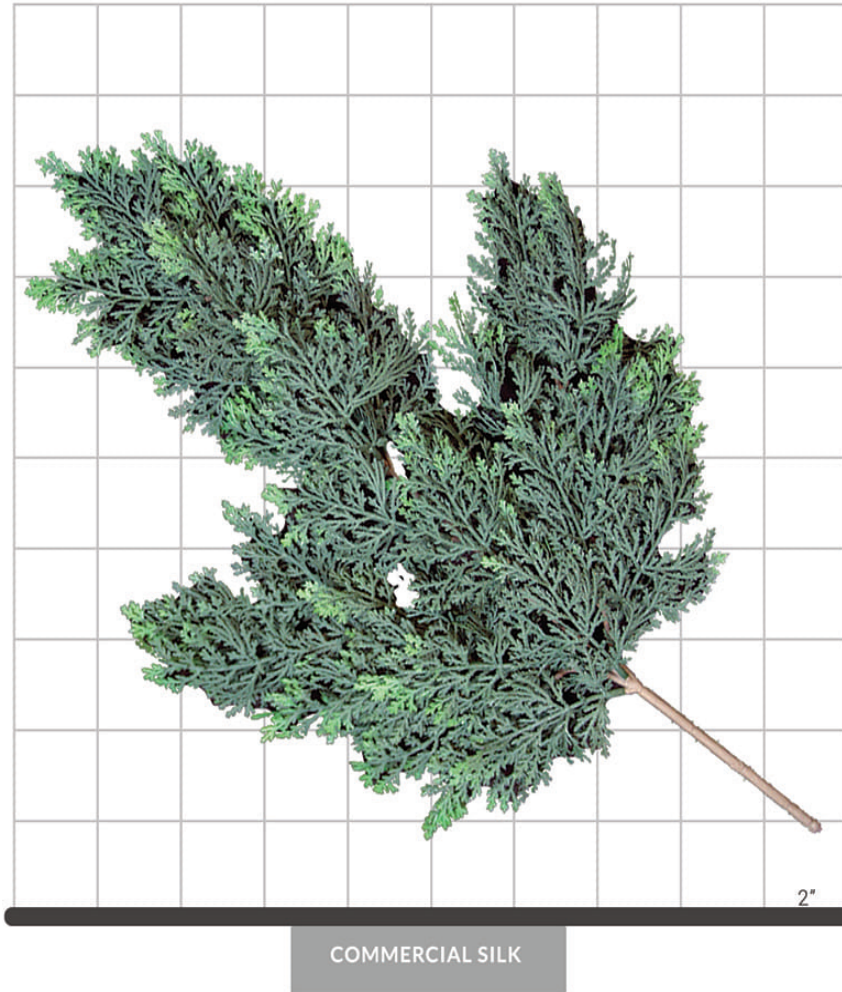

PRODUCT DATA SHEET

CEDAR FOLIAGE (EXTERIOR)

SPECIFICATIONS

Dimensions	Size 23"
Foliage	Foliage: Plastic Premium outdoor foliage perfectly replicates natural beauty and vibrancy of real leaves 30 leaves
Resistance	 Weather-resistant PermaLeaf® materials available.