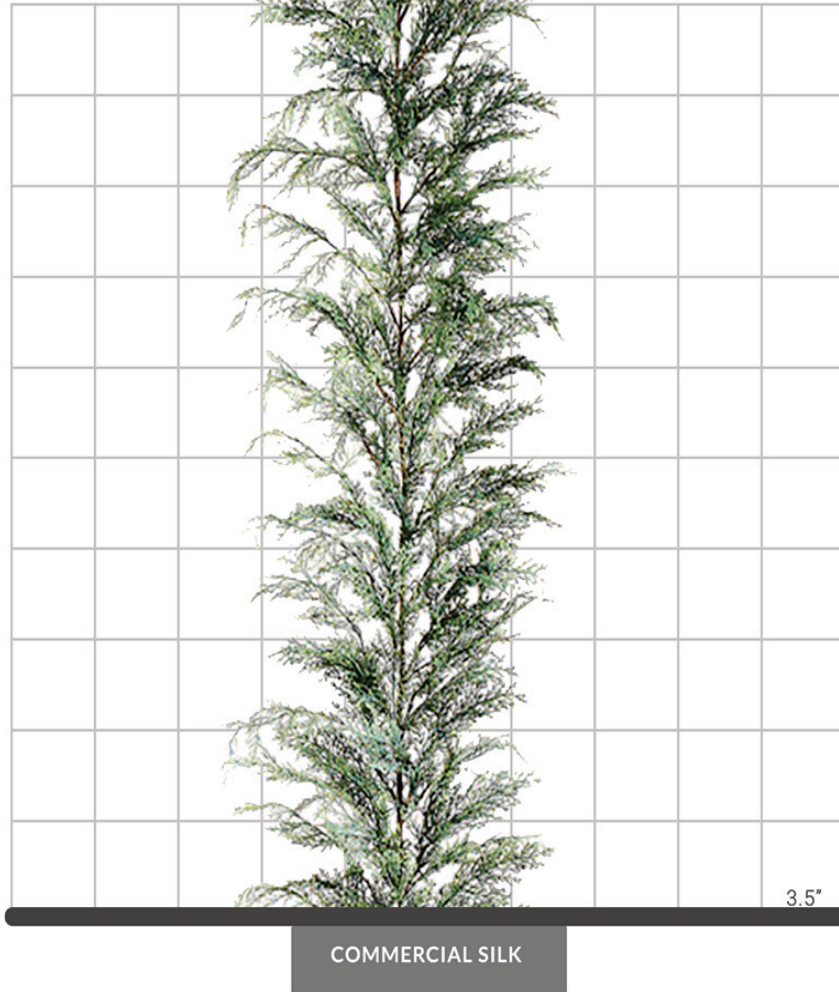

PRODUCT DATA SHEET

CEDAR GARLAND

SPECIFICATIONS

Dimensions

Size 72"

Foliage

Foliage: Plastic
Botanically accurate, premium foliage with vibrant color and detail

PLANTSCAPE INC.  COMMERCIAL SILK INT'L