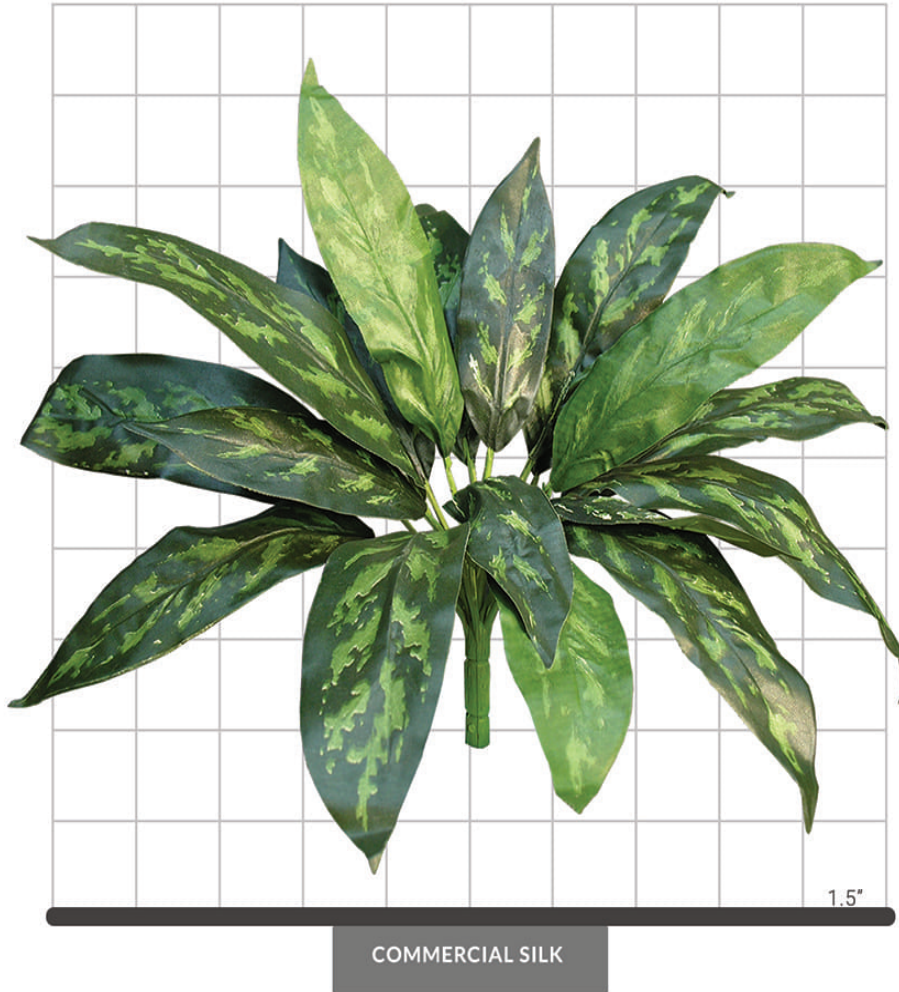

PRODUCT DATA SHEET

CHINESE EVERGREEN MARIA FOLIAGE

SPECIFICATIONS

Dimensions	Also available in additional sizes; 15", 28"
Foliage	Foliage: Polyester Botanically accurate, premium foliage with vibrant color and detail 36 leaves
Resistance	 Fire-retardant ThermaLeaf® materials available.