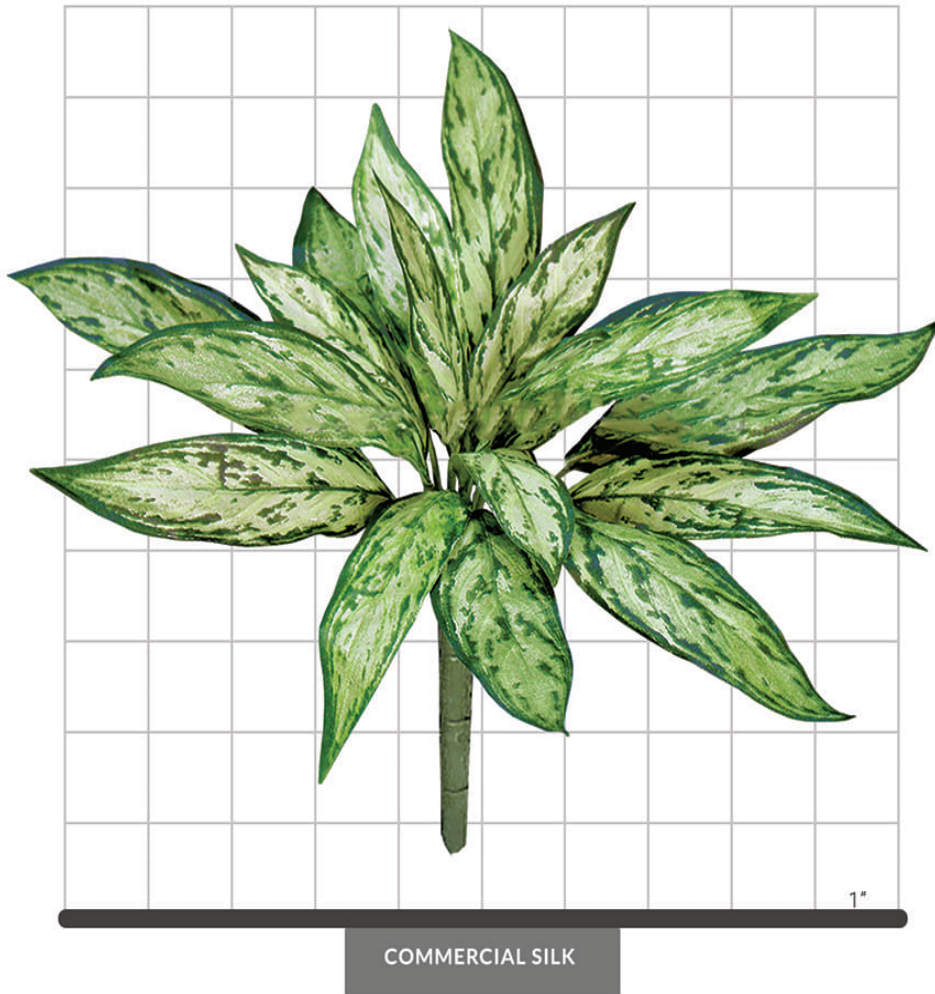

PRODUCT DATA SHEET

CHINESE EVERGREEN SILVER QUEEN FOLIAGE

SPECIFICATIONS

Dimensions

Also available in additional sizes; 15", 28"

Foliage

Foliage: Polyester
Botanically accurate, premium foliage with vibrant color and detail
18 leaves