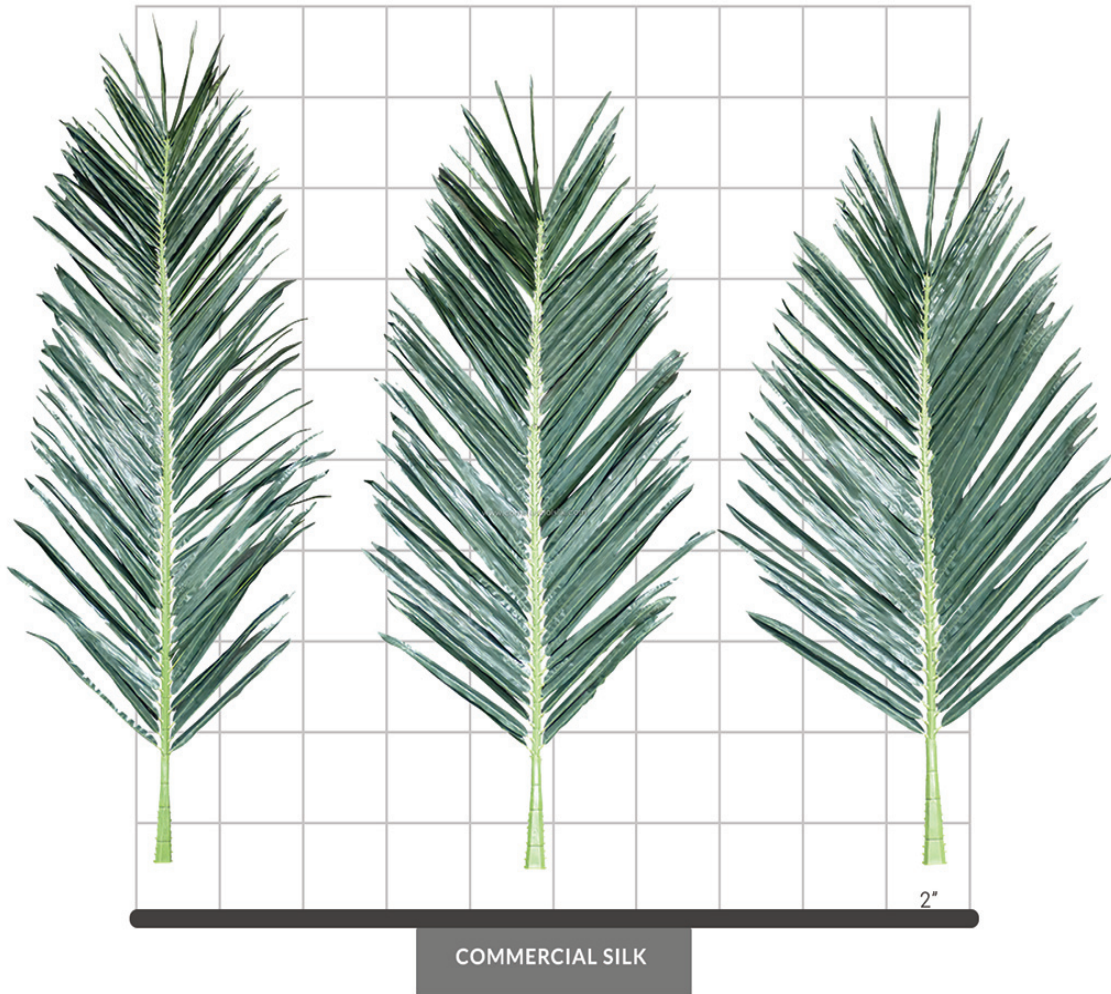

## COCONUT PALM FRONDS (DARK GREEN) (EXTERIOR)

### SPECIFICATIONS

Dimensions	Starting dimensions range from 48"-120" (custom dimensions available)
Foliage	Foliage: Plastic Premium outdoor foliage perfectly replicates natural beauty and vibrancy of real leaves
Resistance	 Weather-resistant PermaLeaf® materials available.