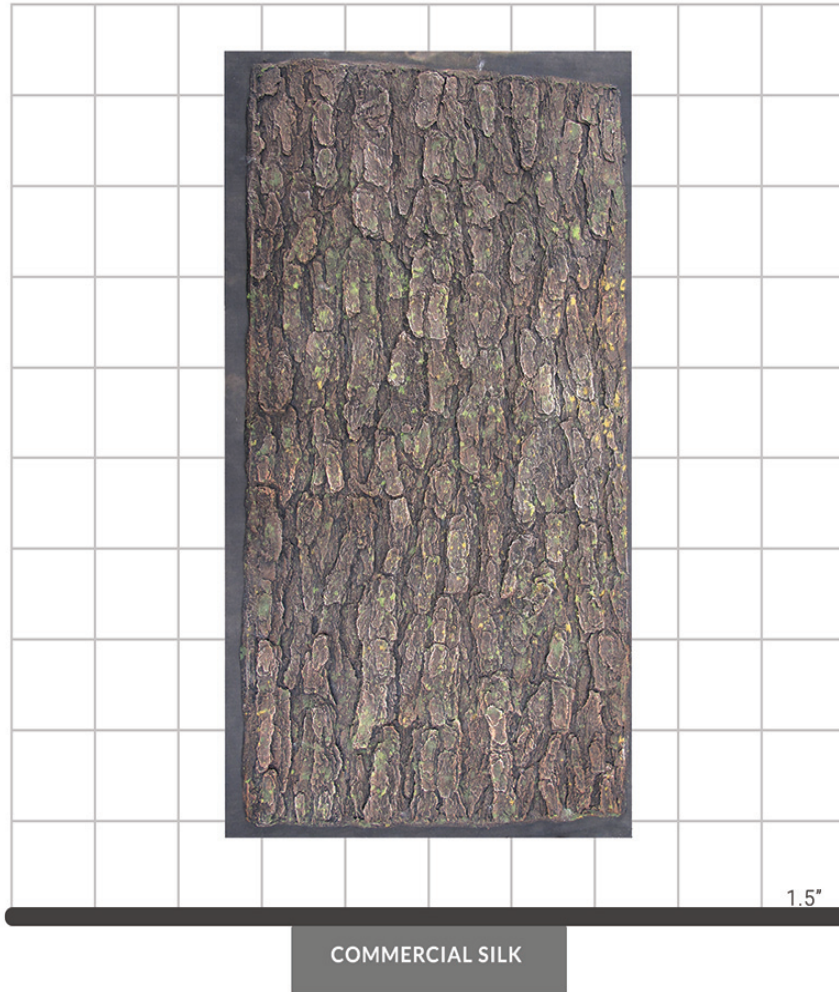

## CONIFER TREE BARK

## SPECIFICATIONS

---

Dimensions

Size 21”h x 35”w

Resistance

Fire-retardant ThermaLeaf® materials available.

---

PLANTSCAPE INC.  COMMERCIAL SILK INT’L