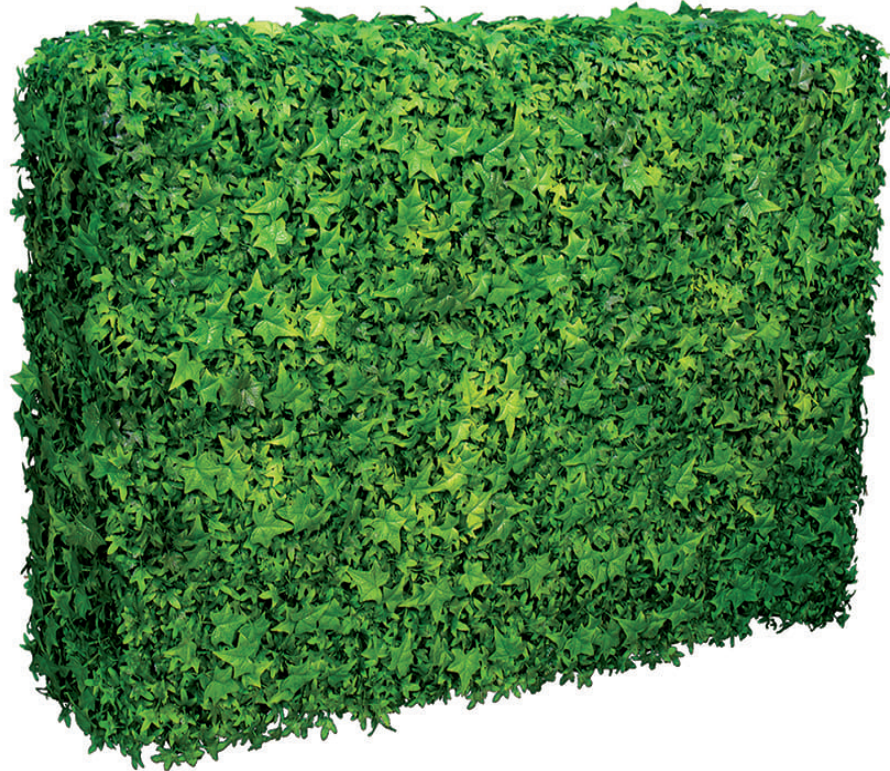

## ENGLISH IVY HEDGE (EXTERIOR)

COMMERCIAL SILK

### SPECIFICATIONS

---

Dimensions	Starting dimensions range from 12"-96" (custom dimensions available)
Foliage	Foliage: Plastic Dense, lush foliage provides complete visual privacy
Resistance	 Weather-resistant PermaLeaf® materials available.