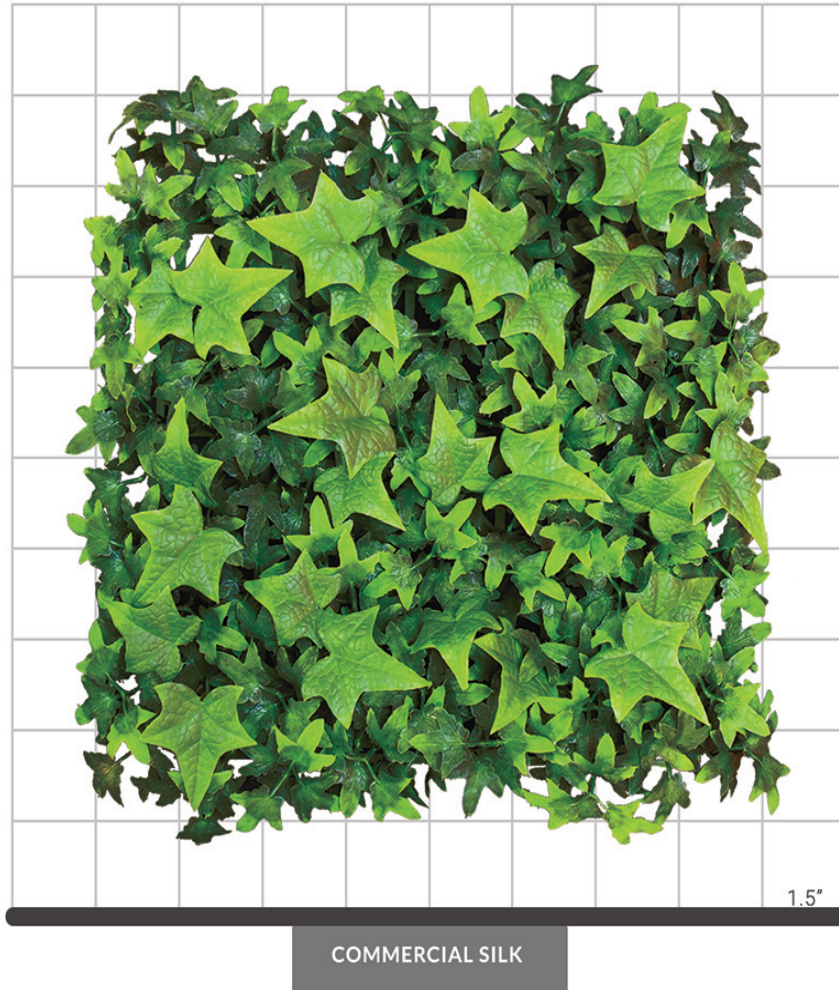

PRODUCT DATA SHEET

ENGLISH IVY MAT FOLIAGE

SPECIFICATIONS

Dimensions	Size 12" x 12"
Foliage	Foliage: Plastic Premium foliage perfectly replicates natural beauty and vibrancy of real leaves 123 leaves
Resistance	 Fire-retardant ThermaLeaf® materials available.