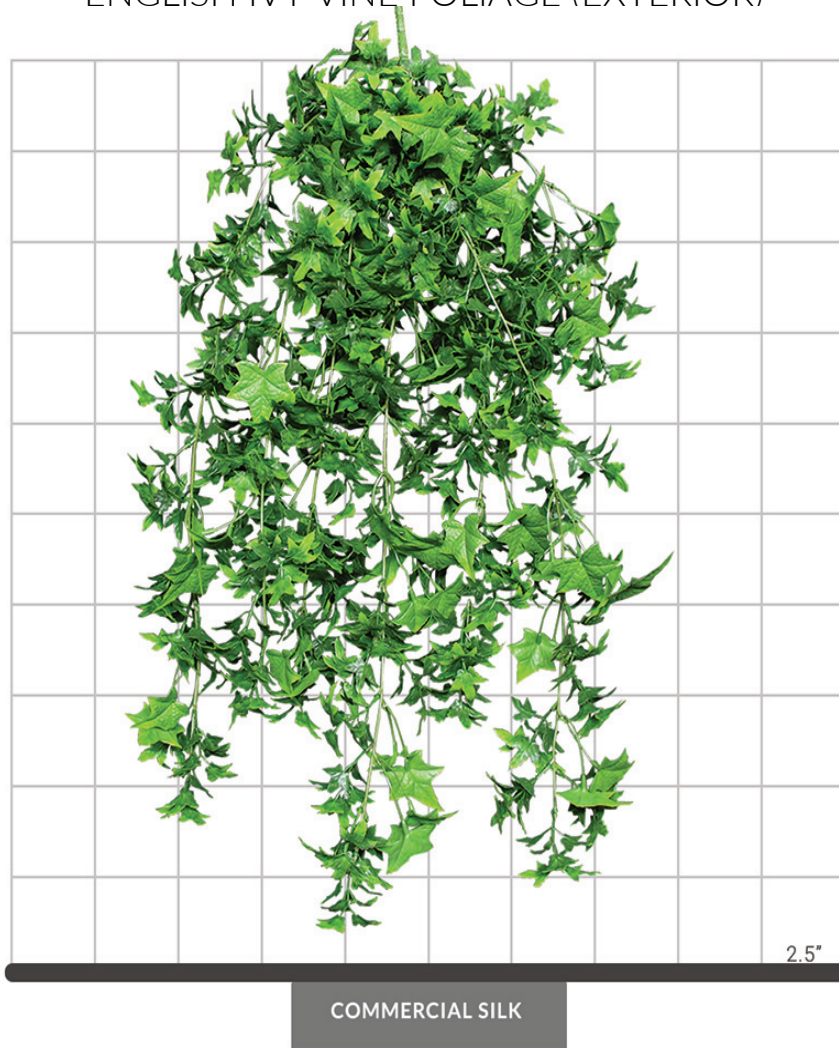

PRODUCT DATA SHEET

ENGLISH IVY VINE FOLIAGE (EXTERIOR)

SPECIFICATIONS

Dimensions	Size 30"
Foliage	Foliage: Plastic Premium outdoor foliage perfectly replicates natural beauty and vibrancy of real leaves
Resistance	 Weather-resistant PermaLeaf® materials available.