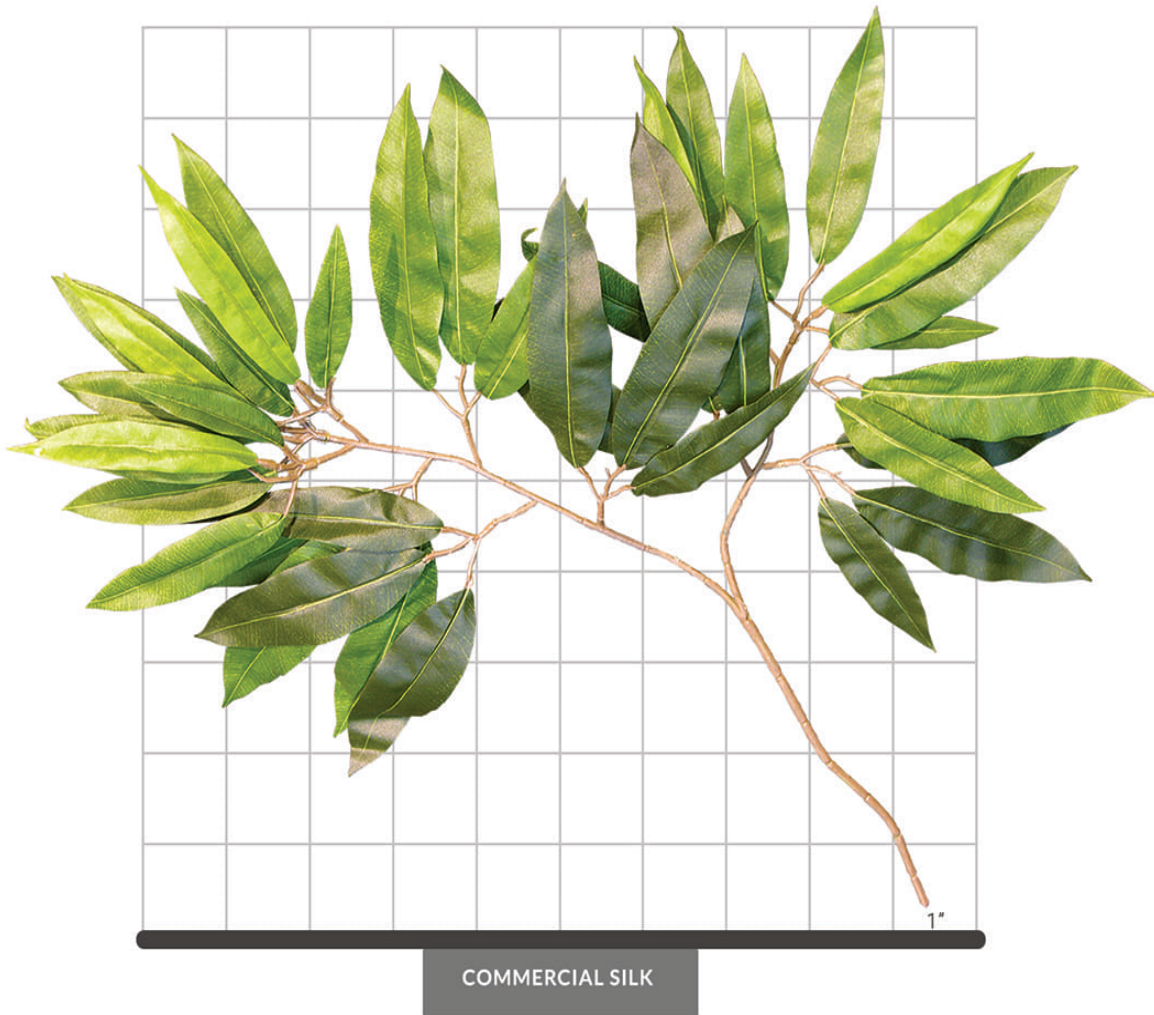

## FICUS ALII FOLIAGE

### SPECIFICATIONS

Dimensions	Size 26"
Foliage	Foliage: Polyester Botanically accurate, premium foliage with vibrant color and detail 38 leaves
Resistance	 Fire-retardant ThermaLeaf® materials available.