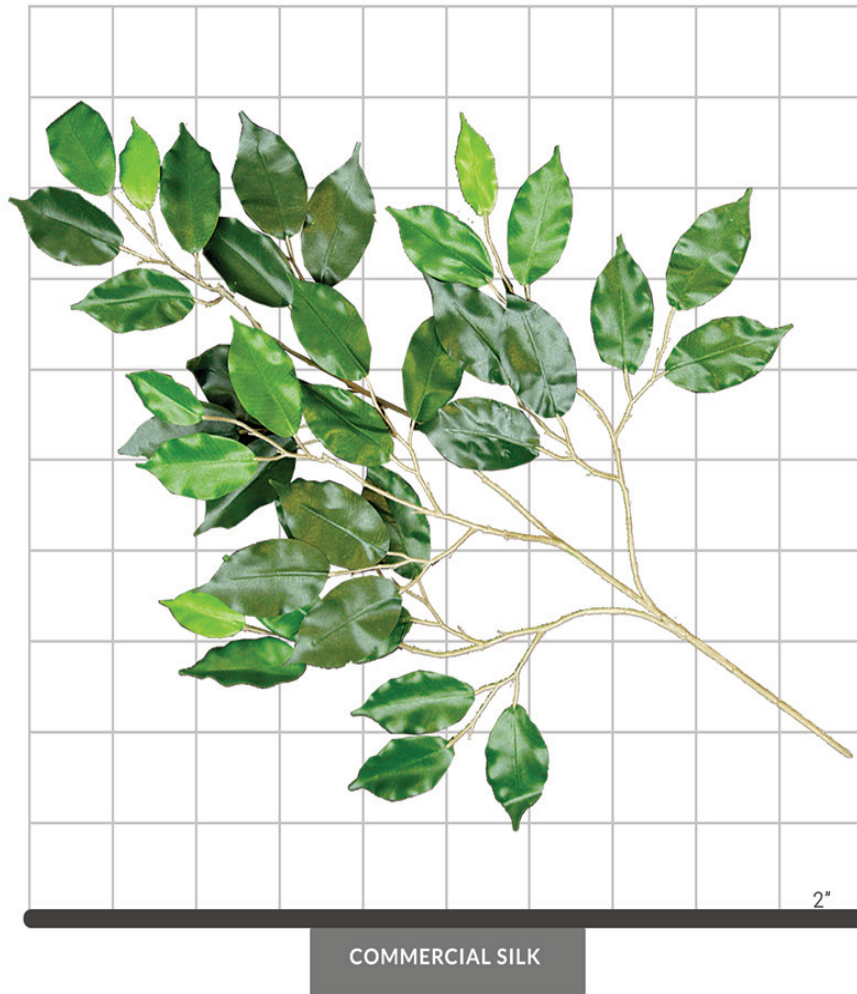

## FICUS BENJAMINA FOLIAGE

### SPECIFICATIONS

Dimensions	Also available in additional sizes; 26", 32"
Foliage	Foliage: Polyester Botanically accurate, premium foliage with vibrant color and detail 38 leaves
Resistance	 Fire-retardant ThermaLeaf® materials available.