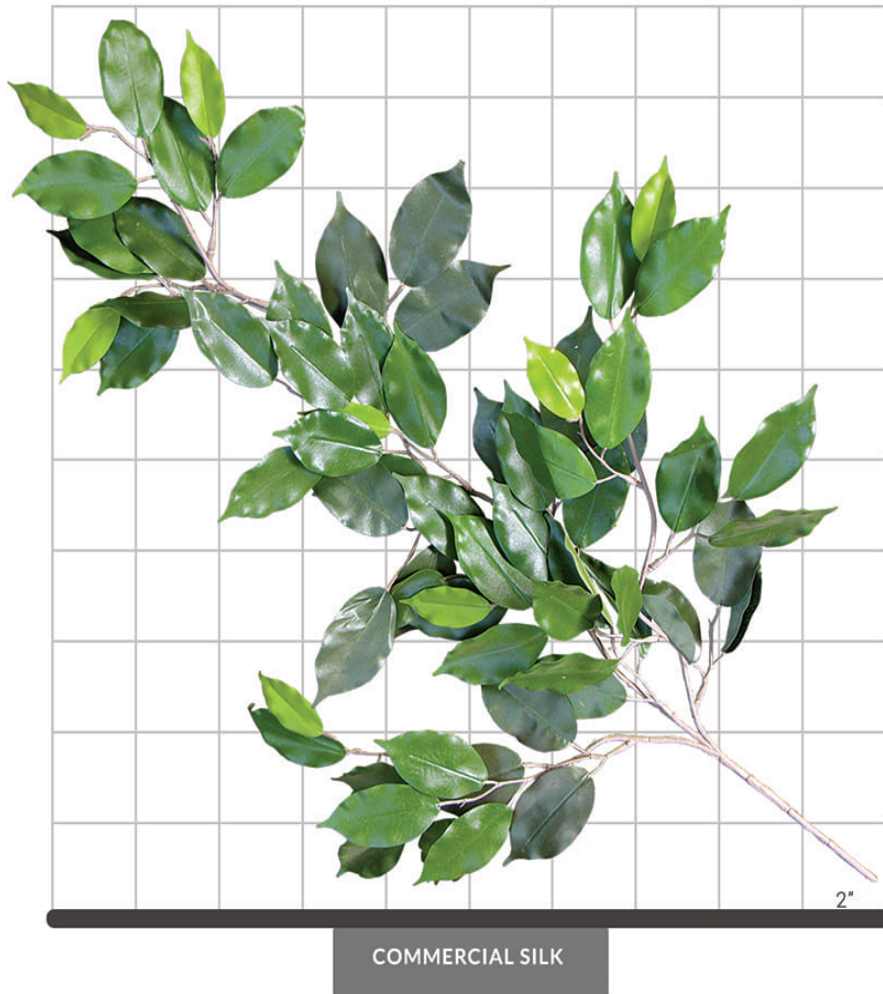

## FICUS BENJAMINA FOLIAGE

### SPECIFICATIONS

Dimensions	Also available in additional sizes; 26", 32"
Foliage	Foliage: Polyester Botanically accurate, premium foliage with vibrant color and detail 69 leaves
Resistance	 Fire-retardant ThermaLeaf® materials available.