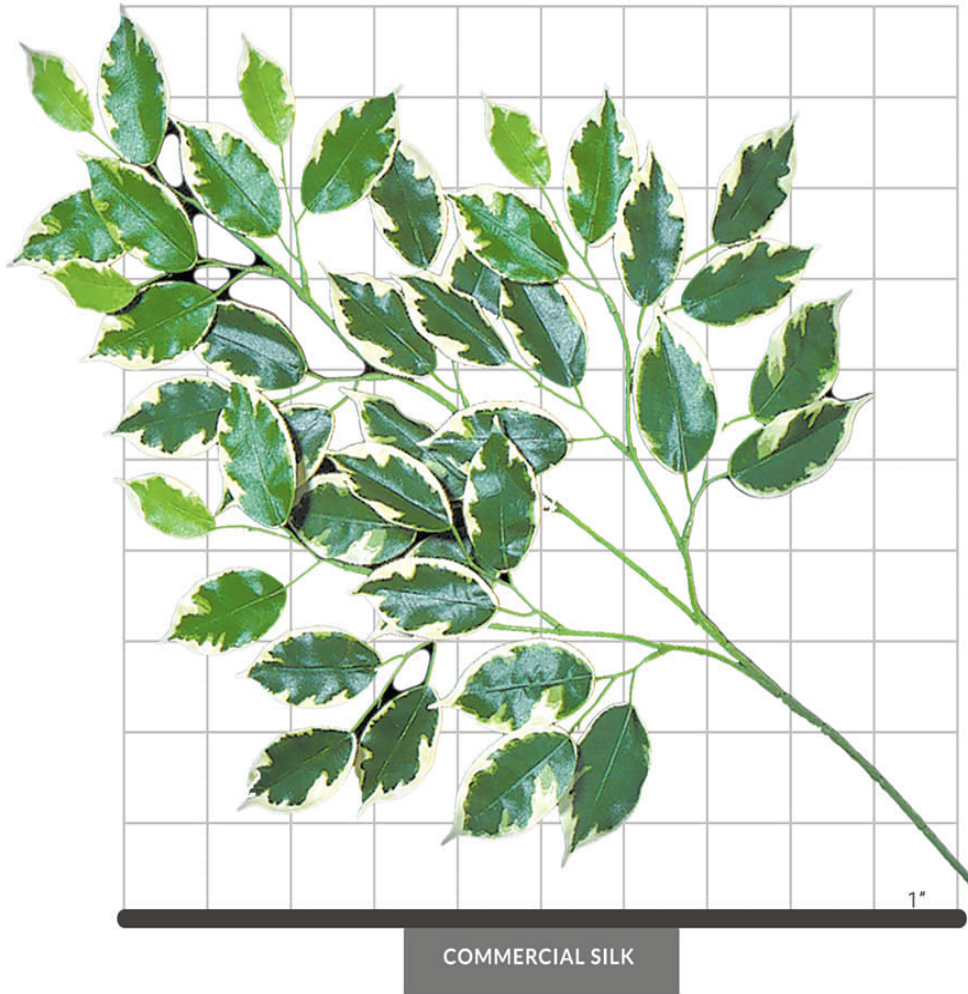

PRODUCT DATA SHEET

FICUS HAWAIIAN FOLIAGE

SPECIFICATIONS

Dimensions	Size 26"
Foliage	Foliage: Polyester Botanically accurate, premium foliage with vibrant color and detail 42 leaves
Resistance	 Fire-retardant ThermaLeaf® materials available.