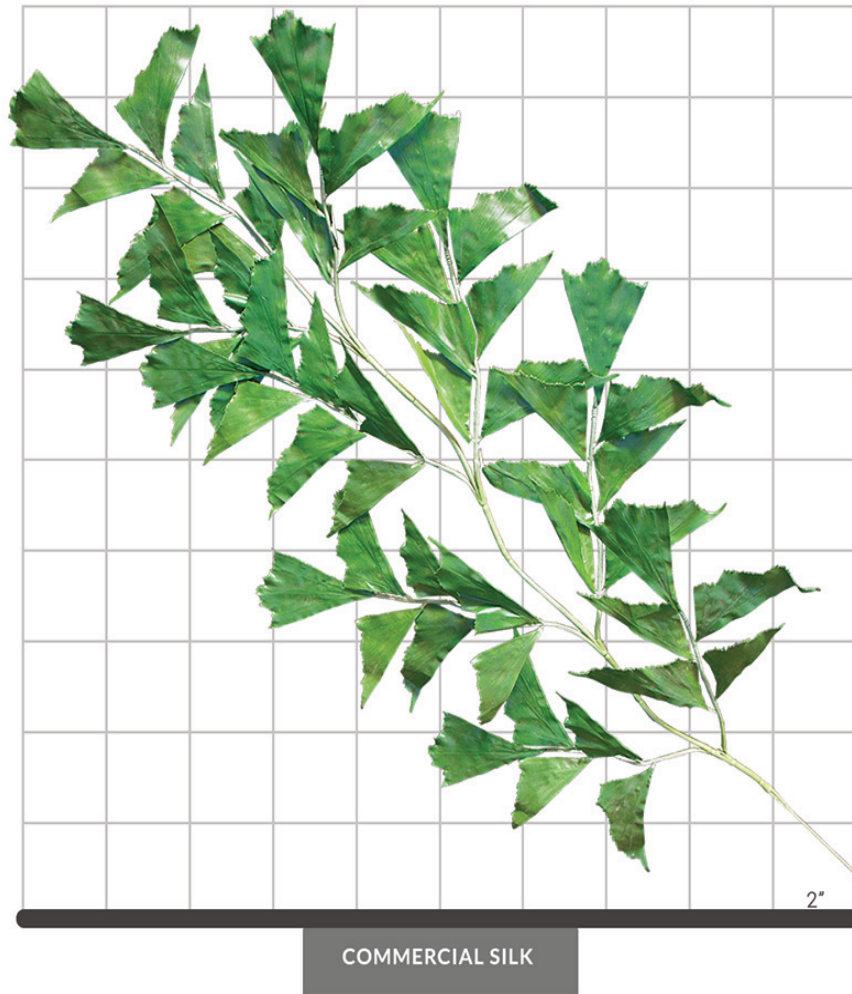

## FISHTAIL PALM FOLIAGE

### SPECIFICATIONS

Dimensions	Size 45"
Foliage	Foliage: Polyester Botanically accurate, premium foliage with vibrant color and detail 55 leaves
Resistance	 Fire-retardant ThermaLeaf® materials available.