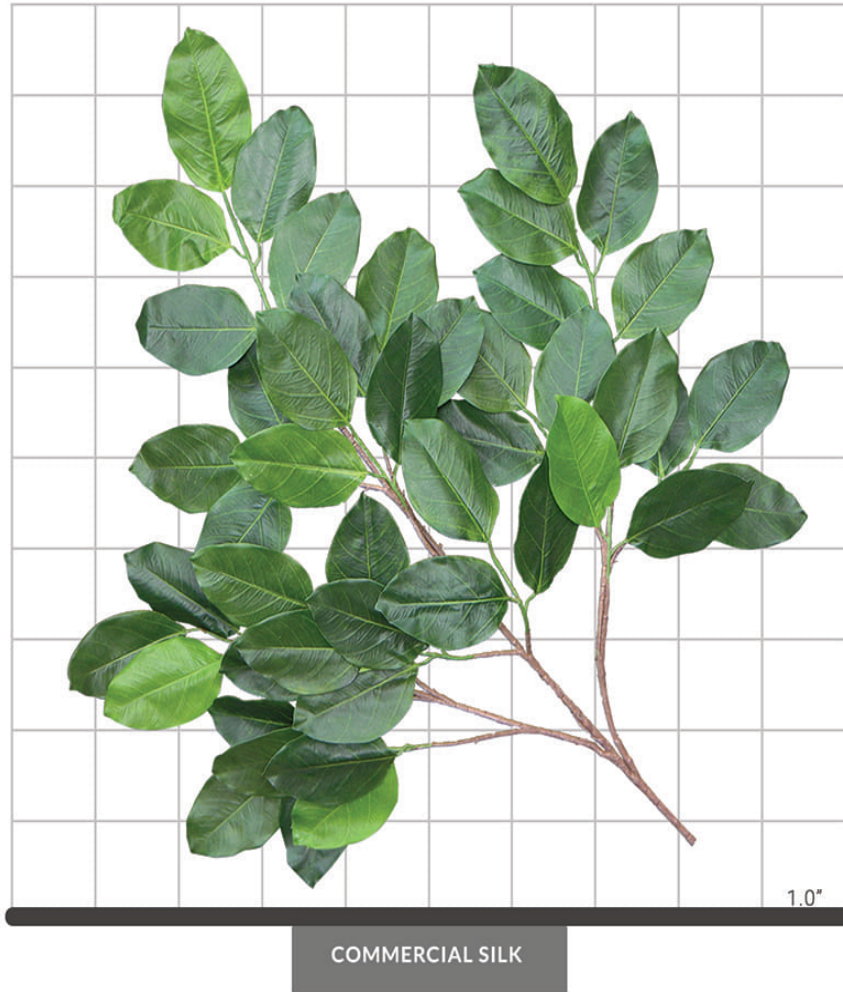

PRODUCT DATA SHEET

GIANT BANYAN FOLIAGE

SPECIFICATIONS

Dimensions	Size 36"
Foliage	Foliage: Polyester Botanically accurate, premium foliage with vibrant color and detail 46 leaves
Resistance	 Fire-retardant ThermaLeaf® materials available.