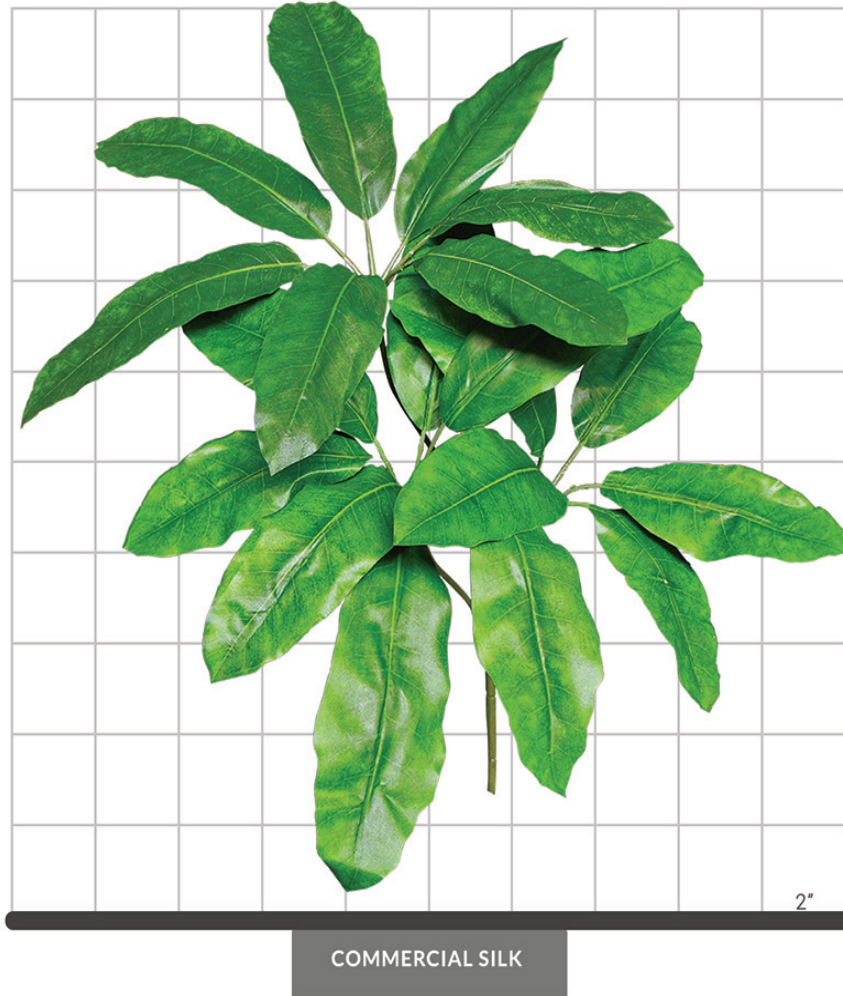

PRODUCT DATA SHEET

GIANT SCHEFFLERA FOLIAGE

SPECIFICATIONS

Dimensions	Size 26"
Foliage	Foliage: Polyester Botanically accurate, premium foliage with vibrant color and detail 19 leaves
Resistance	 Fire-retardant ThermaLeaf® materials available.