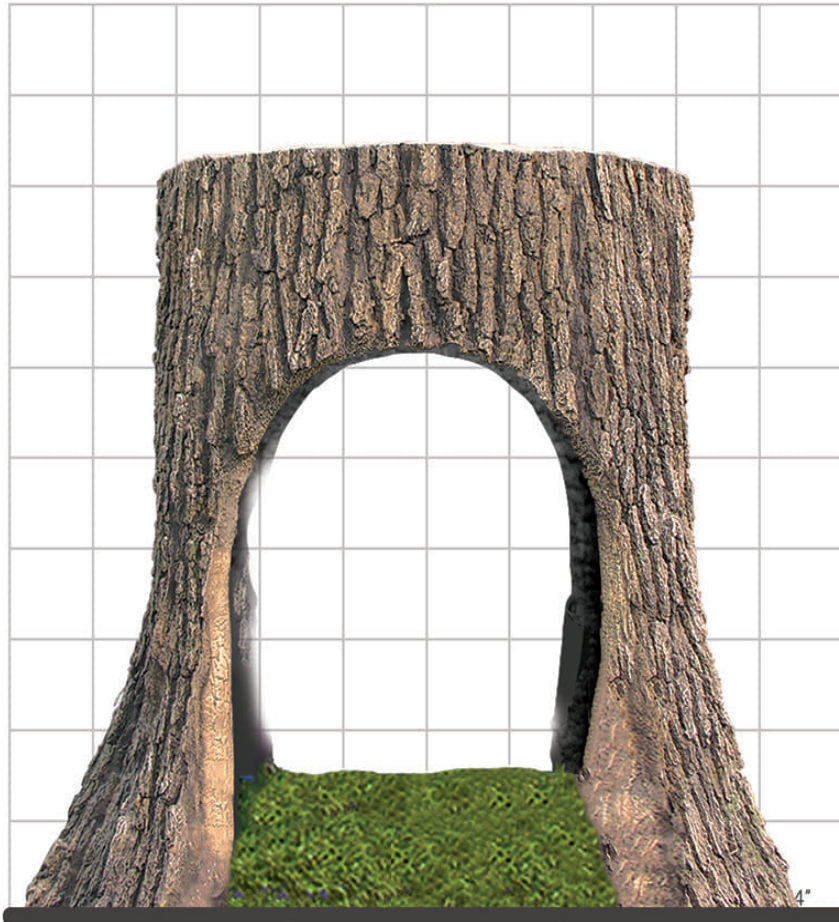

PRODUCT DATA SHEET

GIANT TREE STUMP PLAYHUT TUNNEL

COMMERCIAL SILK

SPECIFICATIONS

Dimensions

Starting dimensions range from 2'-8' (custom dimensions available)

PLANTSCAPE INC.  COMMERCIAL SILK INT'L

Copyright© Plantscape Inc | Commercial Silk International. This document is the property of Plantscape Inc | Commercial Silk International and is intended for the exclusive viewing of the named recipient. Any disclosure, copying, distribution, or use of the contents is strictly prohibited. These materials are for illustration purposes only and the actual product may vary in size and/or color.