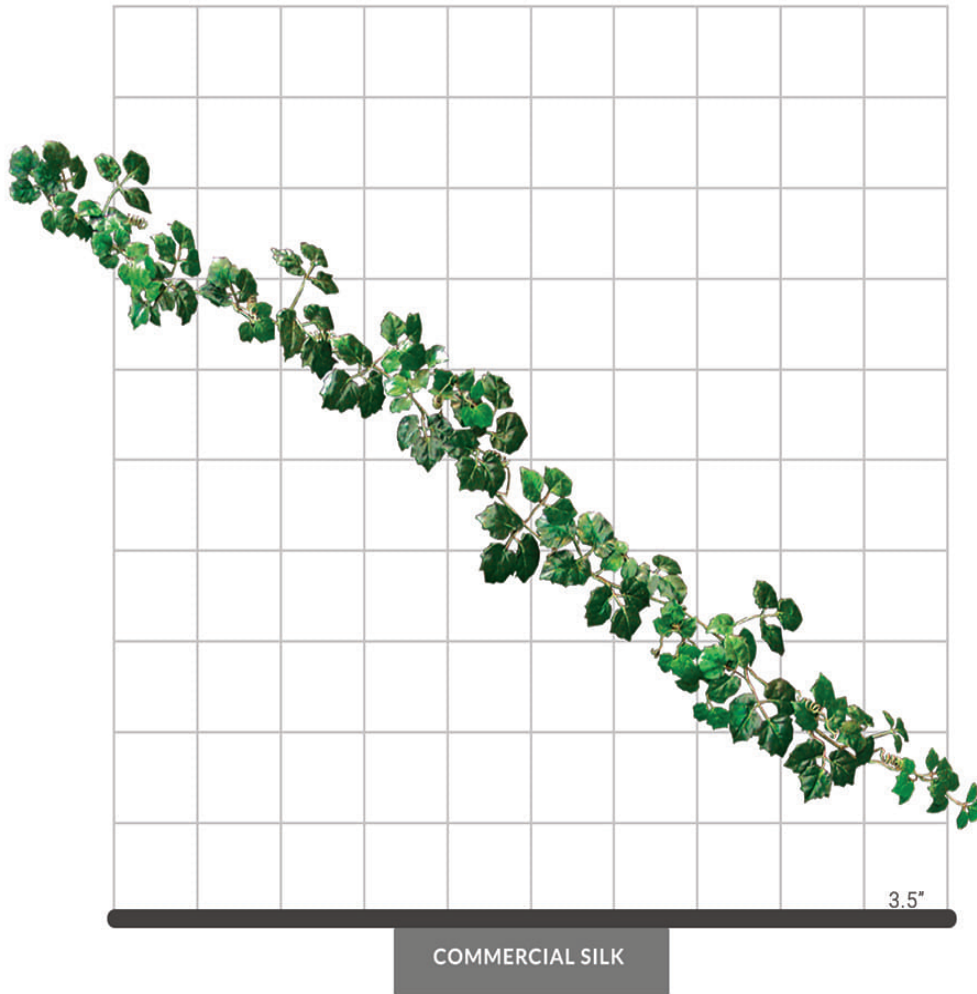

PRODUCT DATA SHEET

GRAPE IVY GARLAND FOLIAGE

SPECIFICATIONS

Dimensions	Size 72"
Foliage	Foliage: Polyester Botanically accurate, premium foliage with vibrant color and detail 138 leaves
Resistance	 Fire-retardant ThermaLeaf® materials available.