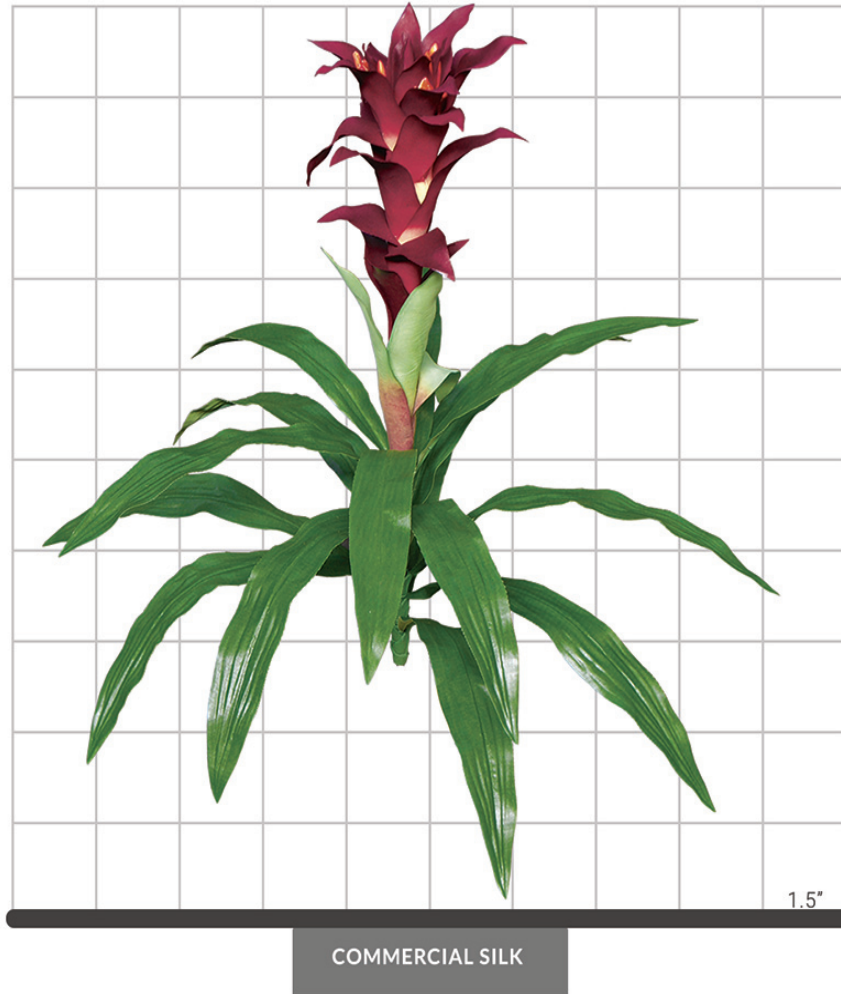

PRODUCT DATA SHEET

GUZMANIA BROMELIAD FOLIAGE (BURGUNDY)

SPECIFICATIONS

Dimensions	Size 21"
Foliage	Foliage: Polyester Botanically accurate, premium foliage with vibrant color and detail 15 leaves, 1 flower
Resistance	 Fire-retardant ThermaLeaf® materials available.