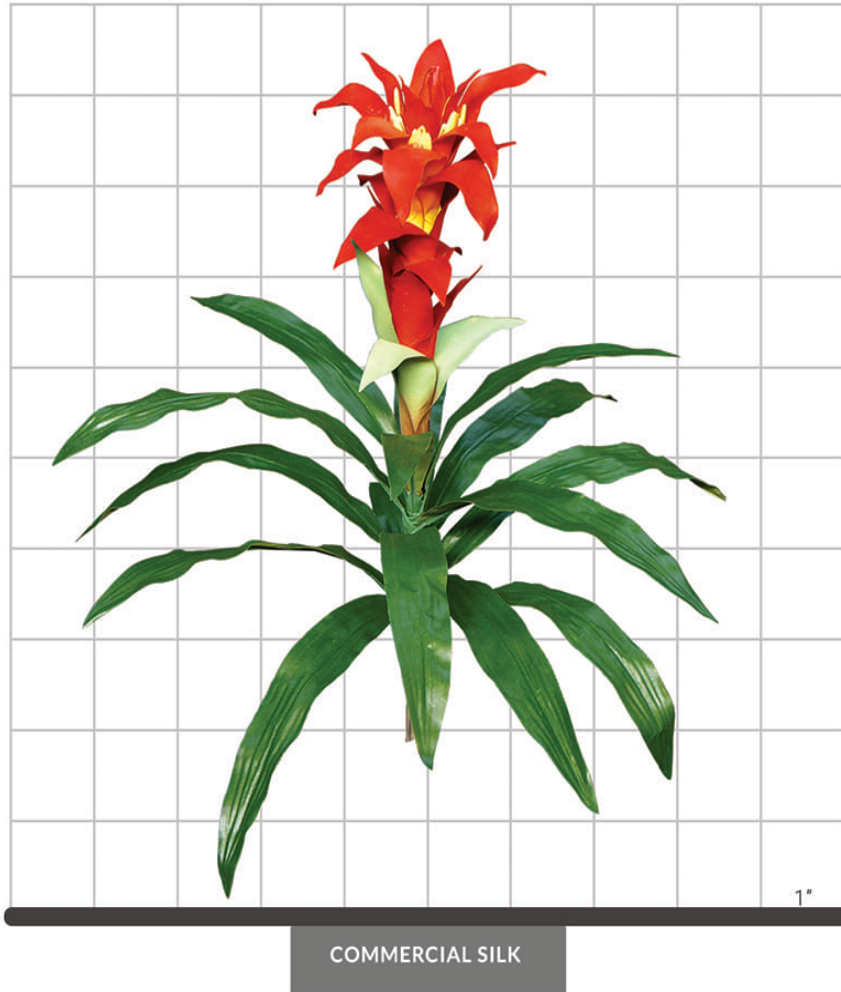

## GUZMANIA BROMELIAD FOLIAGE (RED)

### SPECIFICATIONS

Dimensions	Size 21"
Foliage	Foliage: Polyester Botanically accurate, premium foliage with vibrant color and detail 15 leaves, 1 flower
Resistance	 Fire-retardant ThermaLeaf® materials available.