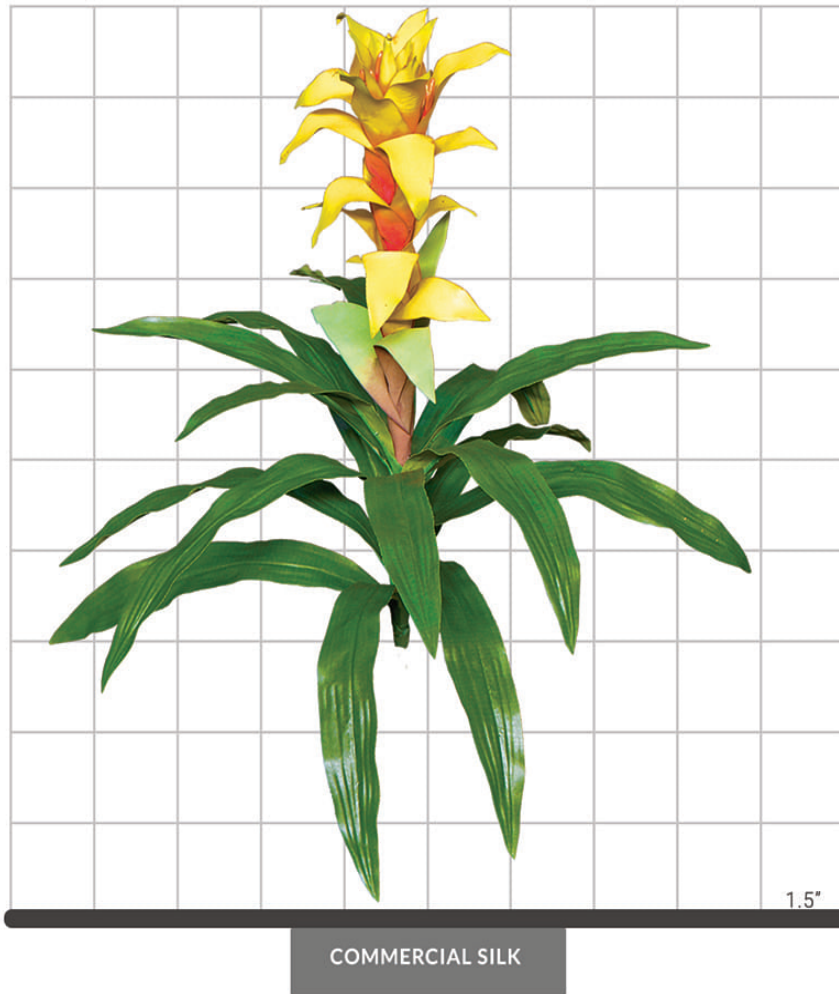

## GUZMANIA BROMELIAD FOLIAGE (YELLOW)

### SPECIFICATIONS

Dimensions	Size 21"
Foliage	Foliage: Polyester Botanically accurate, premium foliage with vibrant color and detail 15 leaves, 1 flower
Resistance	 Fire-retardant ThermaLeaf® materials available.