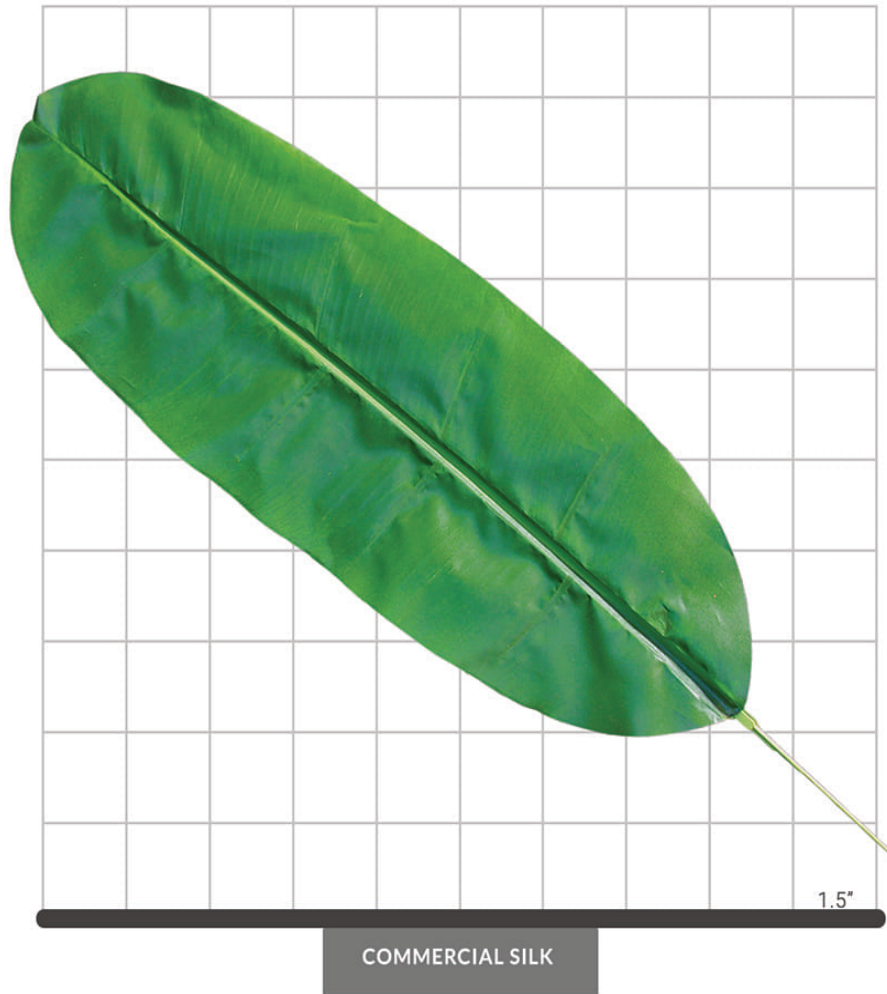

PRODUCT DATA SHEET

HELICONIA FOLIAGE

SPECIFICATIONS

Dimensions	Size 36"
Foliage	Foliage: Polyester Botanically accurate, premium foliage with vibrant color and detail
Resistance	 Fire-retardant ThermaLeaf® materials available.