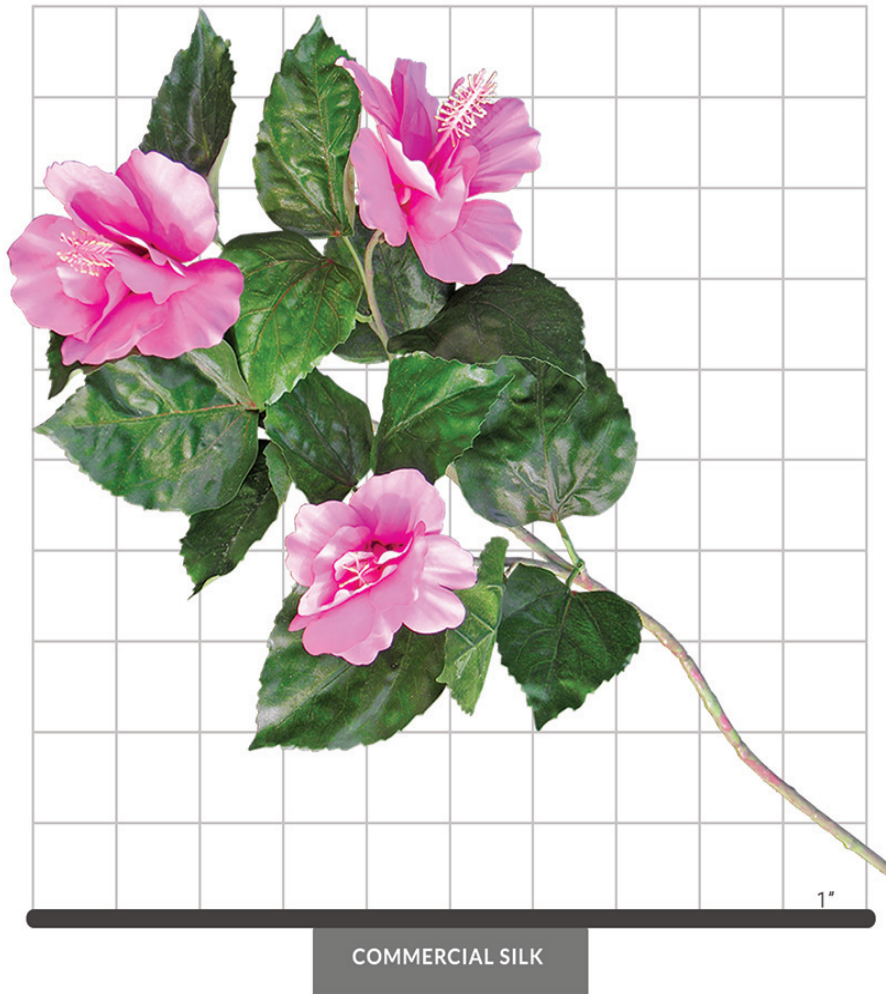

PRODUCT DATA SHEET

HIBISCUS FOLIAGE (HOT PINK)

SPECIFICATIONS

Dimensions	Size 25"
Foliage	Foliage: Polyester Botanically accurate, premium foliage with vibrant color and detail 14 leaves, 3 flowers
Resistance	 Fire-retardant ThermaLeaf® materials available.