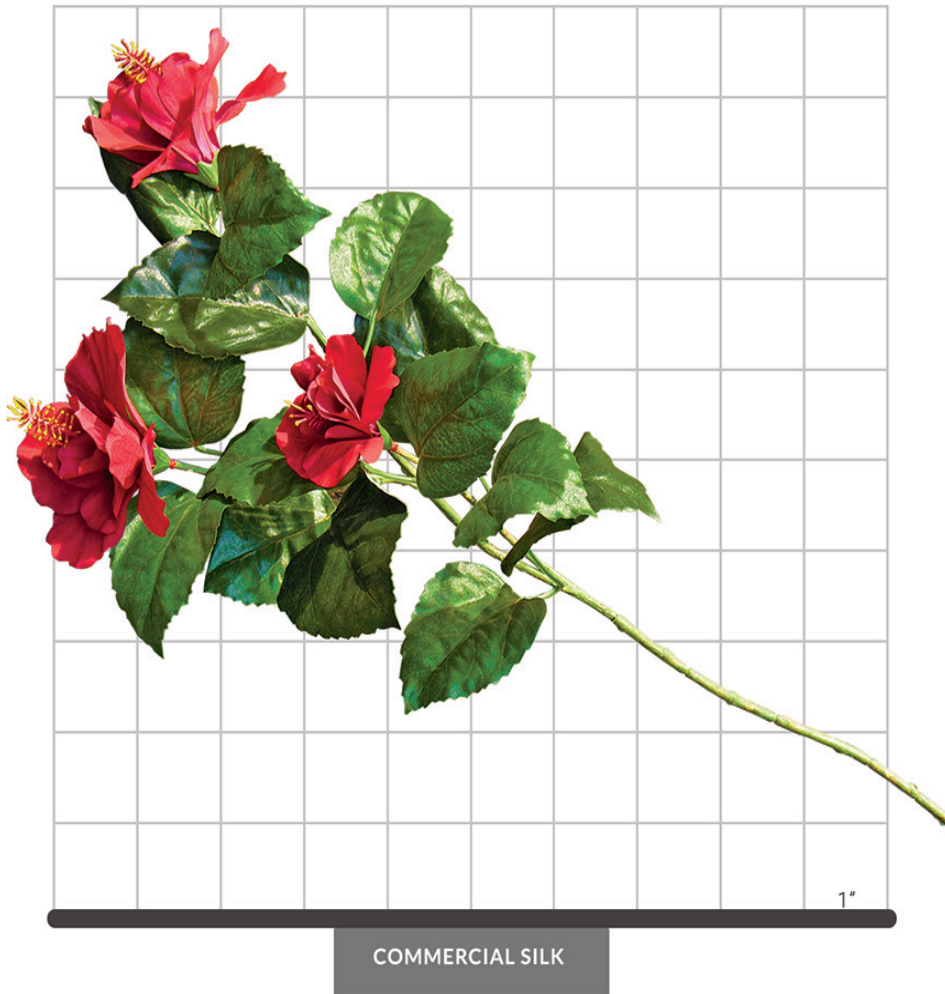

## HIBISCUS FOLIAGE (RED)

### SPECIFICATIONS

Dimensions	Size 25"
Foliage	Foliage: Polyester Botanically accurate, premium foliage with vibrant color and detail 14 leaves, 3 flowers
Resistance	 Fire-retardant ThermaLeaf® materials available.