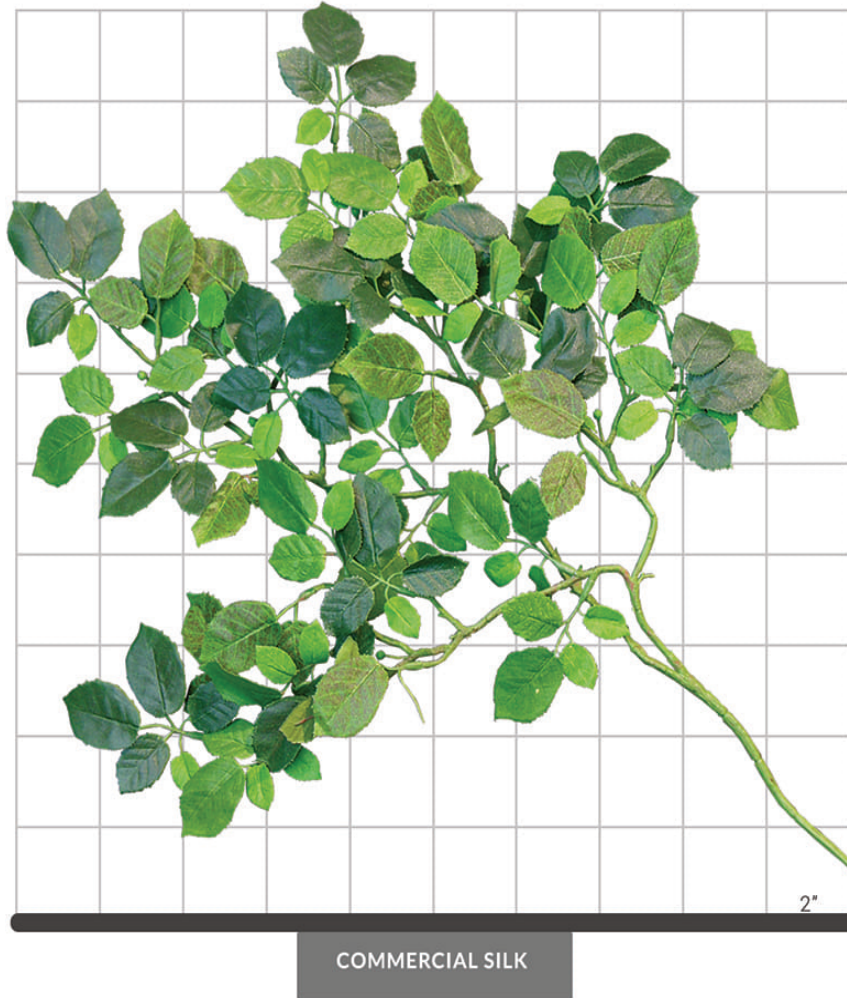

PRODUCT DATA SHEET

IRONWOOD FOLIAGE

SPECIFICATIONS

Dimensions	Size 20"
Foliage	Foliage: Polyester Botanically accurate, premium foliage with vibrant color and detail 153 leaves
Resistance	 Fire-retardant ThermaLeaf® materials available.