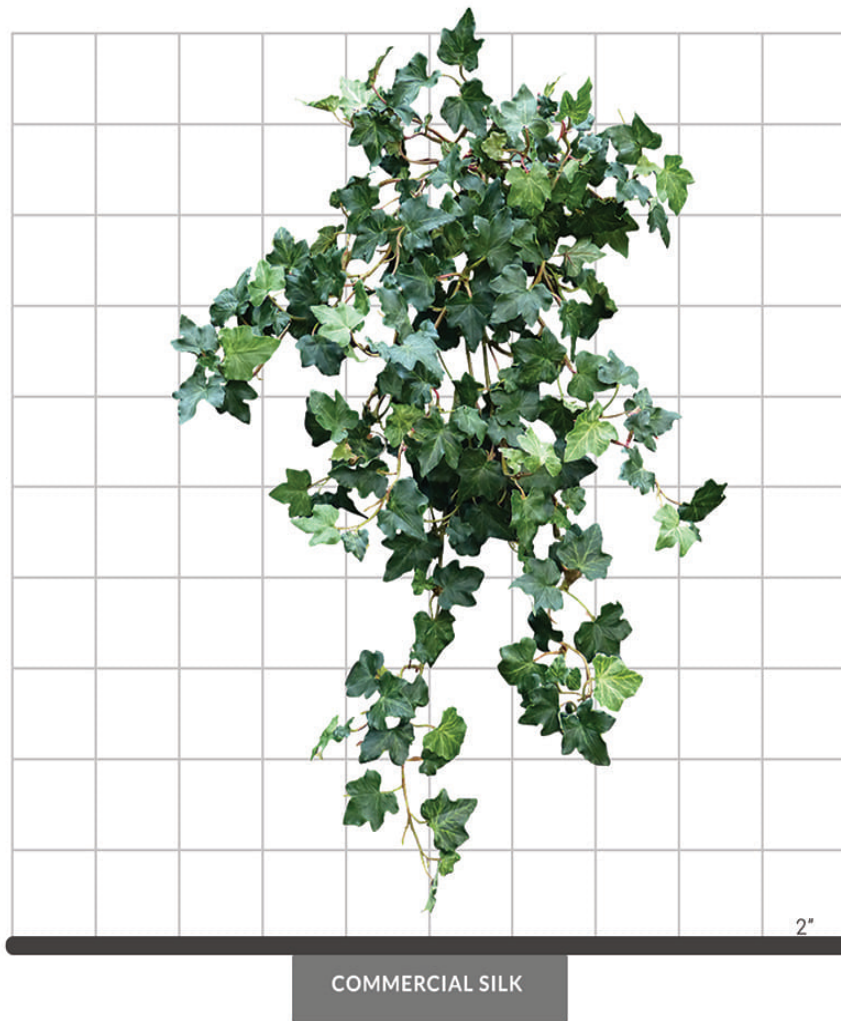

PRODUCT DATA SHEET

IVY LACE FOLIAGE

SPECIFICATIONS

Dimensions	Size 24"
Foliage	Foliage: Polyester Botanically accurate, premium foliage with vibrant color and detail 215 leaves
Resistance	 Fire-retardant ThermaLeaf® materials available.