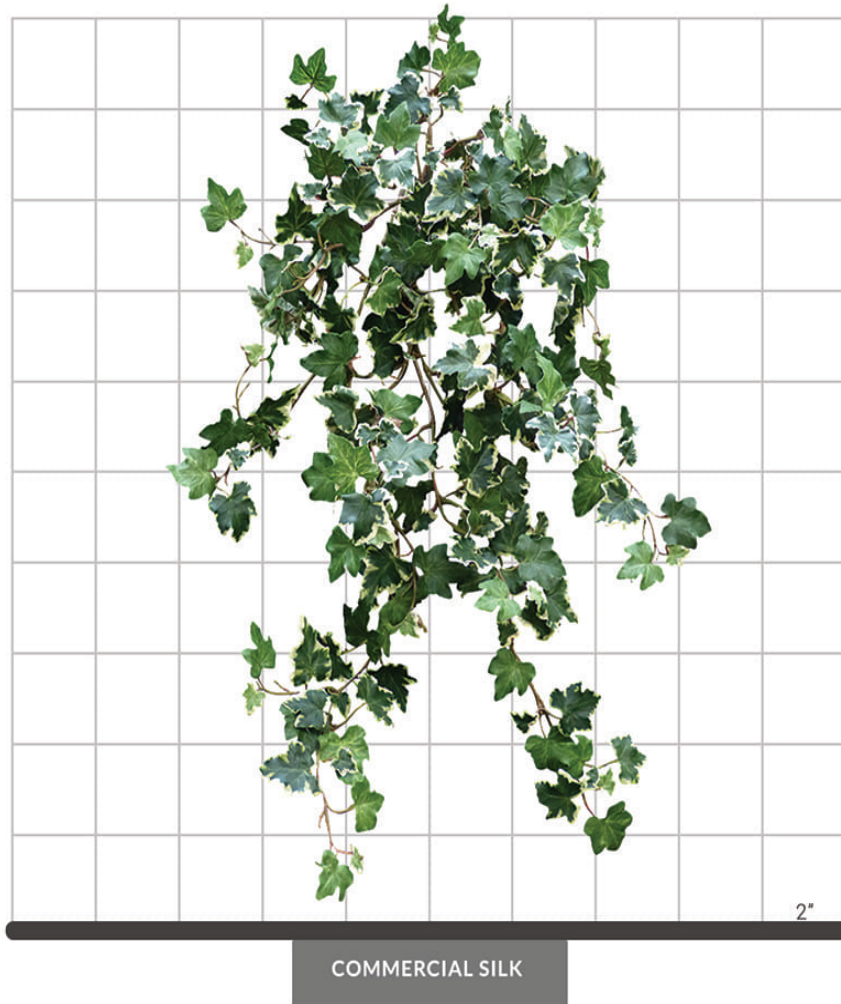

## IVY LACE VARIEGATED FOLIAGE

### SPECIFICATIONS

Dimensions	Size 24"
Foliage	Foliage: Polyester Botanically accurate, premium foliage with vibrant color and detail 215 leaves
Resistance	 Fire-retardant ThermaLeaf® materials available.