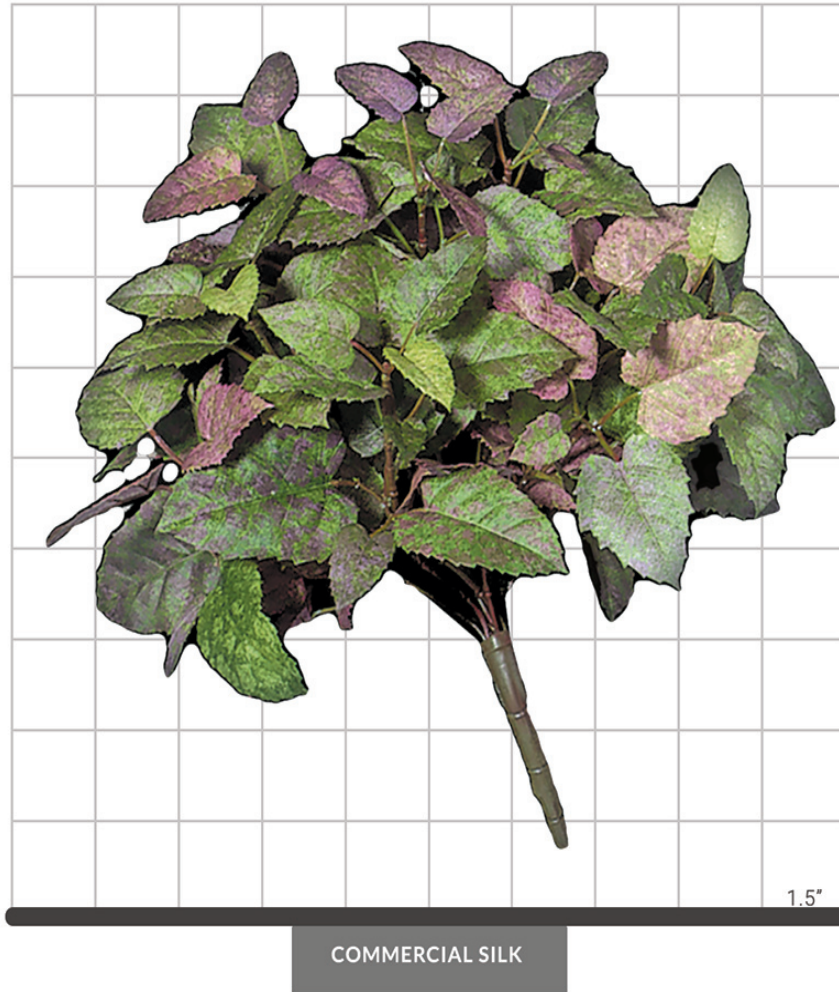

## KANGAROO IVY FOLIAGE

### SPECIFICATIONS

Dimensions	Also available in additional sizes; 16", 32"
Foliage	Foliage: Polyester Botanically accurate, premium foliage with vibrant color and detail
Resistance	 Fire-retardant ThermaLeaf® materials available.