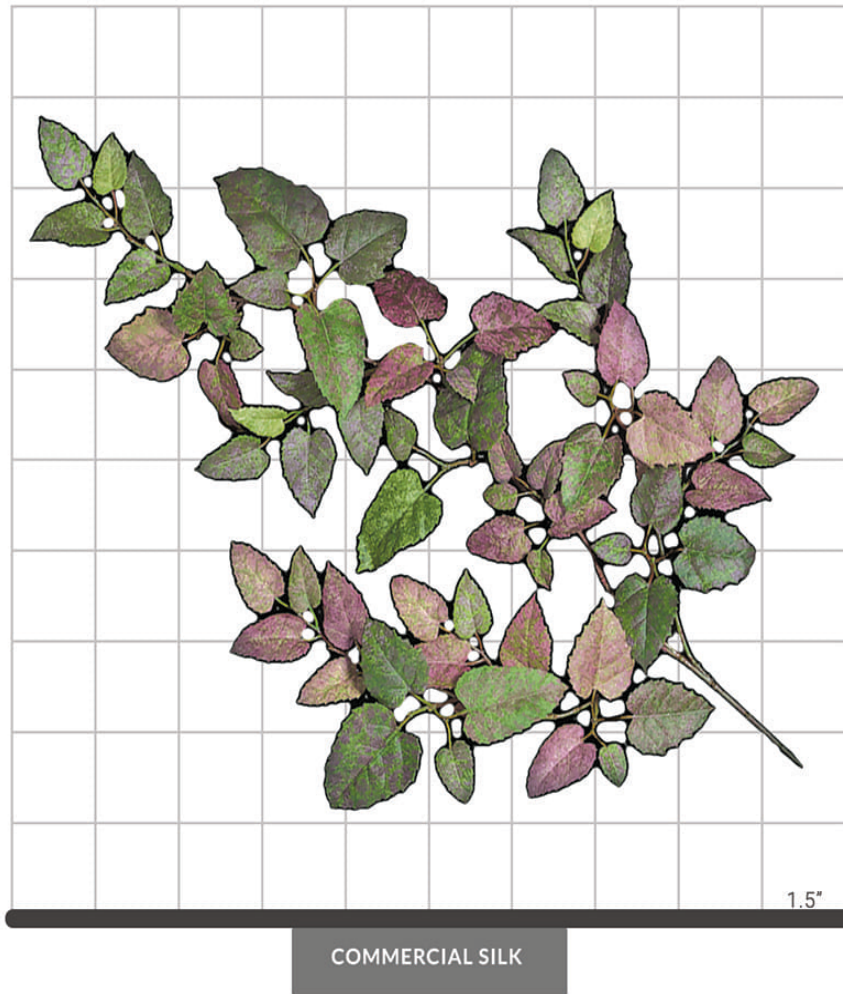

PRODUCT DATA SHEET

KANGAROO IVY VINE FOLIAGE

SPECIFICATIONS

Dimensions	Also available in additional sizes; 16", 32"
Foliage	Foliage: Polyester Botanically accurate, premium foliage with vibrant color and detail
Resistance	 Fire-retardant ThermaLeaf® materials available.