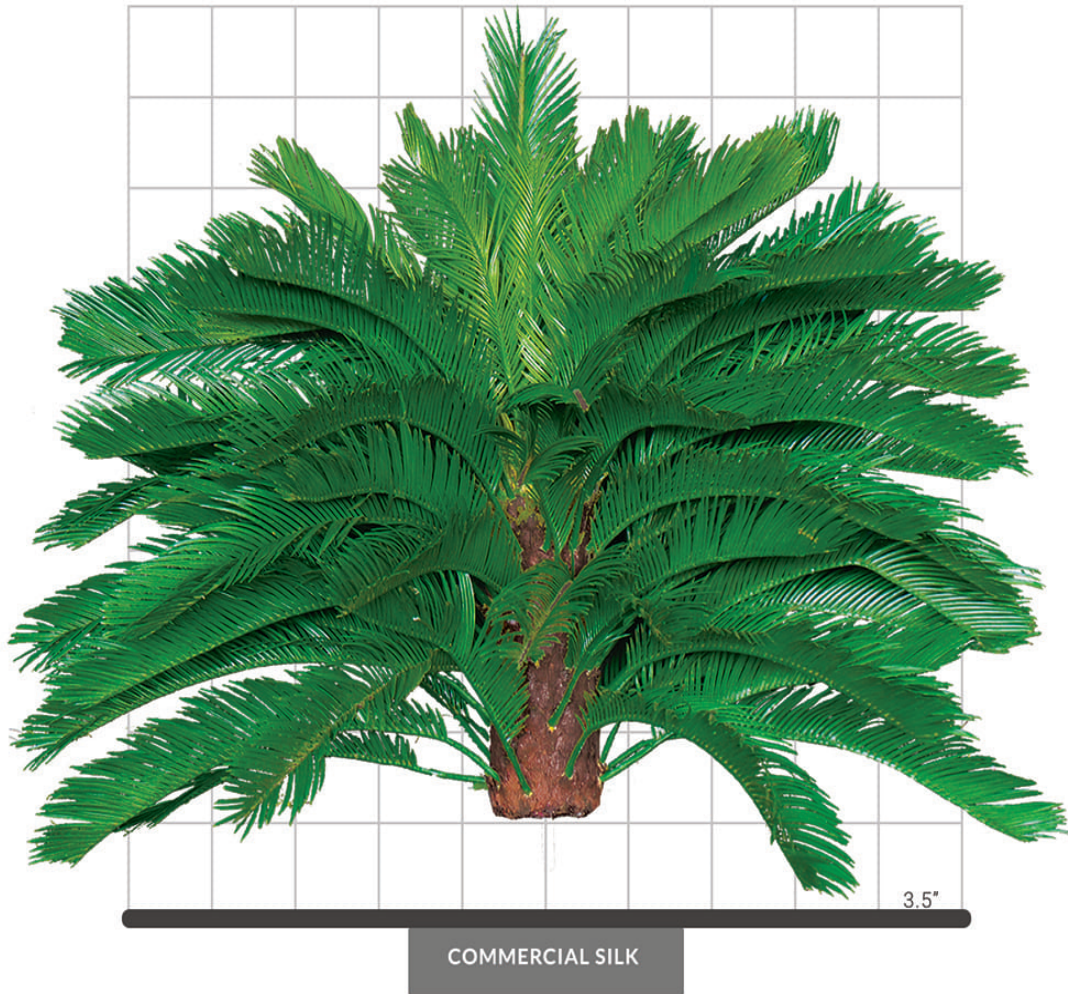

## KING SAGO PALM BRANCH (EXTERIOR)

### SPECIFICATIONS

Dimensions	Size 24"
Foliage	Foliage: Plastic Premium outdoor foliage perfectly replicates natural beauty and vibrancy of real leaves 82 fronds
Resistance	 Weather-resistant PermaLeaf® materials available.